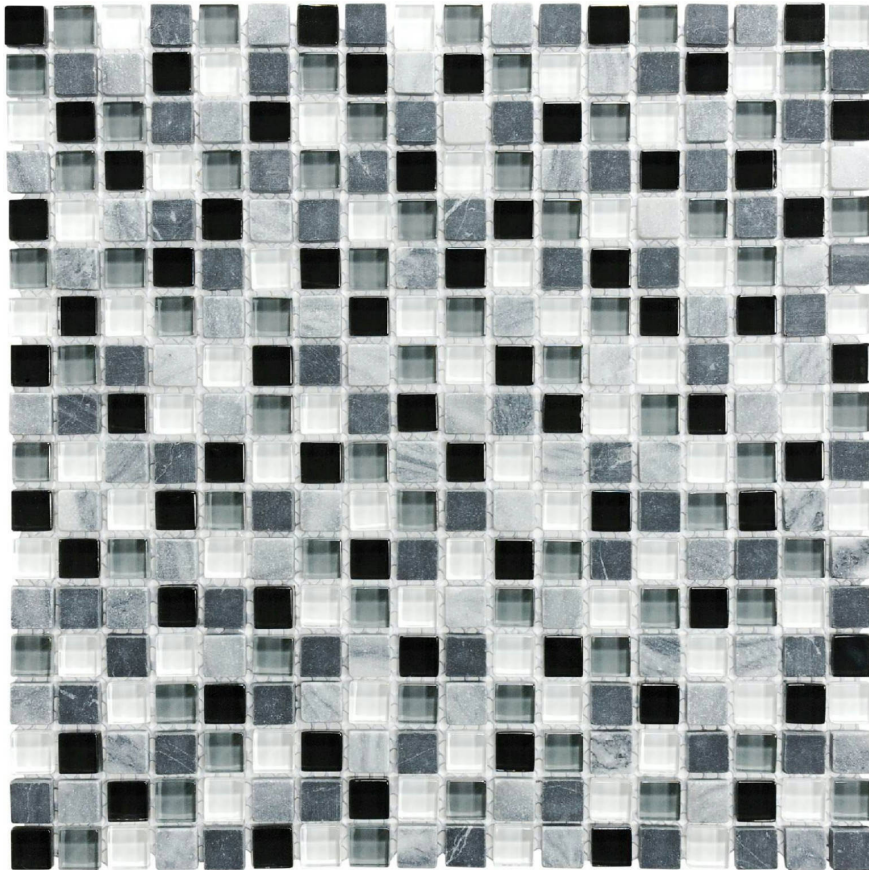

WORLD TILE

PRODUCT
5/8X5/8 MIDNIGHT MOSAIC

Mosaic and Decorative Tile | 12"x12" | Mixed Materials

ROOM SCENES

TECHNICAL DATA

CODE: AC35-004
NAME: 5/8X5/8 Midnight Mosaic
SIZE: 12"x12"
SERIES: Bliss
FINISH: Matt
LOOK: Multi-Look Mosaics
FAMILY: Mosaic and Decorative Tile
BILLING UNIT: SF
SUITABLE FOR: Indoor
TYPOLOGY: Mixed Materials
TYPE OF PIECE: Mosaic
USE: Floor and Wall
NOTES: Number Of Rows Per Sheet = 18