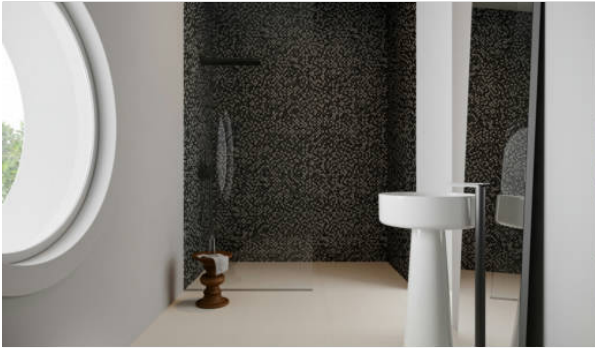

WORLD TILE

PRODUCT
5/8X5/8 MIDNIGHT MOSAIC

Mosaic and Decorative Tile | 12"x12" | Mixed Materials

ROOM SCENES

TECHNICAL DATA

CODE: AC35-004
NAME: 5/8X5/8 Midnight Mosaic
SIZE: 12"x12"
SERIES: Bliss
FINISH: Matt
LOOK: Multi-Look Mosaics
FAMILY: Mosaic and Decorative Tile
BILLING UNIT: SF
SUITABLE FOR: Indoor
TYPOLOGY: Mixed Materials
TYPE OF PIECE: Mosaic
USE: Floor and Wall
NOTES: Number Of Rows Per Sheet = 18