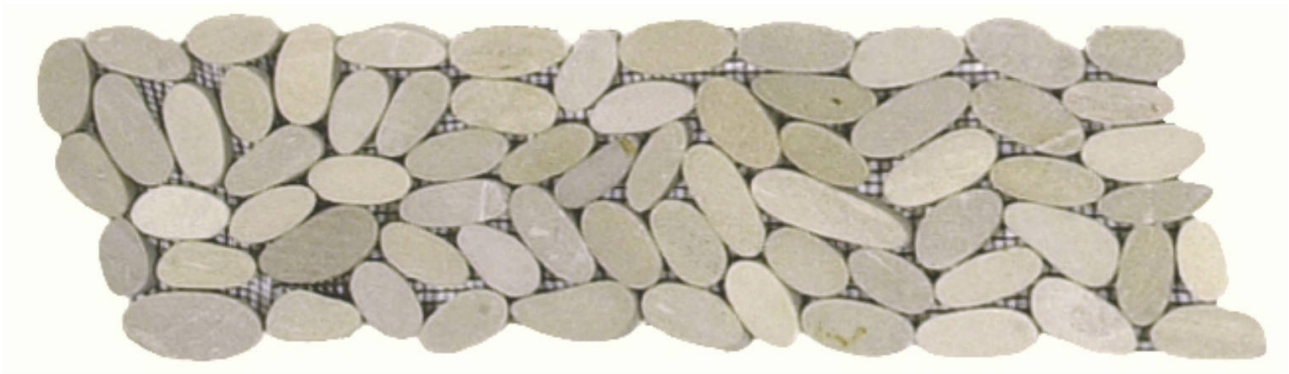

# WORLD TILE

---

### BEIGE SLICED MATTE PEBBLE INTERLOCKING BORDER

---

Mosaic and Decorative Tile | 4"x12" | Natural Stone

### TECHNICAL DATA

CODE: RVCHAWG011B

NAME: Beige Sliced Matte Pebble Interlocking Border

SIZE: 4"x12"

SERIES: Chelsea Collection

FINISH: Matt

LOOK: Multi-Look Mosaics

FAMILY: Mosaic and Decorative Tile