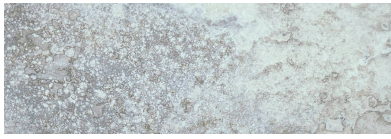

WORLD TILE

PRODUCT
AZZURRO 4X12

Tile | 4"x12" | Porcelain

GRAPHIC VARIETY

TECHNICAL DATA

CODE: QUSI-AZ-F5

NAME: Azzurro 4X12

SIZE: 4"x12"

SERIES: Siena

FINISH: Matt

LOOK: Marble Look

FAMILY: Tile

FROST RESISTANCE: Yes

PEI: 4

BILLING UNIT: SF

STYLE: Contemporary

SUITABLE FOR: Backsplash,Indoor,Shower

TPOLOGY: Porcelain

TYPE OF PIECE: Field Tile

USE: Floor and Wall

PACKING

Size	Product type	BOX			PALLET		
		pcs	sqft	lb	boxes	sqft	lb
4"x12"	Field Tile	24	7.1				

WARNING The information contained in this packing list is for guidance only, the contents of the packing may vary. Please consult our sales representatives for an exact list.