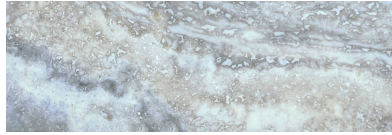

WORLD TILE

PRODUCT
AZZURRO 4X12

Tile | 4"x12" | Porcelain

GRAPHIC VARIETY

TECHNICAL DATA

CODE: QUSI-AZ-F5

NAME: Azzurro 4X12

SIZE: 4"x12"

SERIES: Siena

FINISH: Matt

LOOK: Marble Look

FAMILY: Tile

FROST RESISTANCE: Yes

PEI: 4

BILLING UNIT: SF

STYLE: Contemporary

SUITABLE FOR: Backsplash,Indoor,Shower

TPOLOGY: Porcelain

TYPE OF PIECE: Field Tile

USE: Floor and Wall

PACKING

Size	Product type	BOX			PALLET		
		pcs	sqft	lb	boxes	sqft	lb
4"x12"	Field Tile	24	7.1				

WARNING The information contained in this packing list is for guidance only, the contents of the packing may vary. Please consult our sales representatives for an exact list.