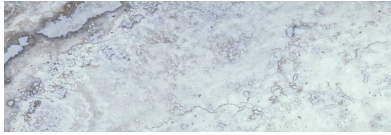

WORLD TILE

PRODUCT
AZZURRO 4X12

Tile | 4"x12" | Porcelain

GRAPHIC VARIETY

TECHNICAL DATA

CODE: QUSI-AZ-F5

NAME: Azzurro 4X12

SIZE: 4"x12"

SERIES: Siena

FINISH: Matt

LOOK: Marble Look

FAMILY: Tile

FROST RESISTANCE: Yes

PEI: 4

BILLING UNIT: SF

STYLE: Contemporary

SUITABLE FOR: Backsplash,Indoor,Shower

TPOLOGY: Porcelain

TYPE OF PIECE: Field Tile

USE: Floor and Wall

PACKING

Size	Product type	BOX			PALLET		
		pcs	sqft	lb	boxes	sqft	lb
4"x12"	Field Tile	24	7.1				

WARNING The information contained in this packing list is for guidance only, the contents of the packing may vary. Please consult our sales representatives for an exact list.