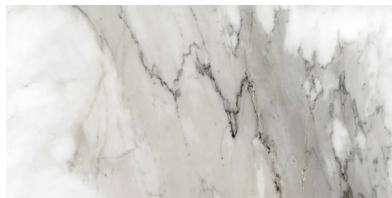

WORLD TILE

PRODUCT
24X48 POLISHED ALLURE BLUE

Tile | 24"x48" | Porcelain

GRAPHIC VARIETY

TECHNICAL DATA

CODE: QUMY-AL-2P

NAME: 24X48 Polished Allure Blue

SIZE: 24"x48"

SERIES: Mystique

FINISH: Polished

LOOK: Marble Look

EDGE: Rectified

FAMILY: Tile

FROST RESISTANCE: Yes

PEI: 4

BILLING UNIT: SF

SHADE VARIATION: V4

STYLE: Contemporary

SUITABLE FOR: Indoor|Shower

TPOLOGY: Porcelain

TYPE OF PIECE: Field Tile

USE: Floor and Wall

NOTES: •MADE IN THE USA •Products containing as much as 45% recycled content. • Post-consumer recycled content levels as much as 3%. • Zero industrial wastewater discharge. • A 99% internal process recycling rate. • Local sourcing of >95% raw materials (within 500-mile radius of factory) resulting in low transportation related carbon emissions.