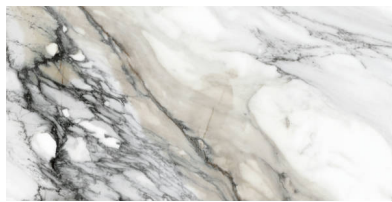

WORLD TILE

PRODUCT
24X48 POLISHED ALLURE BLUE

Tile | 24"x48" | Porcelain

GRAPHIC VARIETY

TECHNICAL DATA

CODE: QUMY-AL-2P

NAME: 24X48 Polished Allure Blue

SIZE: 24"x48"

SERIES: Mystique

FINISH: Polished

LOOK: Marble Look

EDGE: Rectified

FAMILY: Tile

FROST RESISTANCE: Yes

PEI: 4

BILLING UNIT: SF

SHADE VARIATION: V4

STYLE: Contemporary

SUITABLE FOR: Indoor|Shower

TPOLOGY: Porcelain

TYPE OF PIECE: Field Tile

USE: Floor and Wall

NOTES: •MADE IN THE USA •Products containing as much as 45% recycled content. • Post-consumer recycled content levels as much as 3%. • Zero industrial wastewater discharge. • A 99% internal process recycling rate. • Local sourcing of >95% raw materials (within 500-mile radius of factory) resulting in low transportation related carbon emissions.