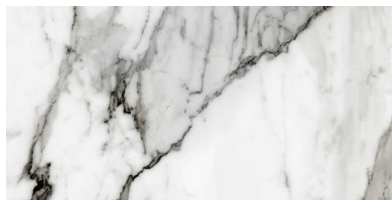

WORLD TILE

PRODUCT
24X48 POLISHED ALLURE BLUE

Tile | 24"x48" | Porcelain

GRAPHIC VARIETY

TECHNICAL DATA

CODE: QUMY-AL-2P

NAME: 24X48 Polished Allure Blue

SIZE: 24"x48"

SERIES: Mystique

FINISH: Polished

LOOK: Marble Look

EDGE: Rectified

FAMILY: Tile

FROST RESISTANCE: Yes

PEI: 4

BILLING UNIT: SF

SHADE VARIATION: V4

STYLE: Contemporary

SUITABLE FOR: Indoor|Shower

TPOLOGY: Porcelain

TYPE OF PIECE: Field Tile

USE: Floor and Wall

NOTES: •MADE IN THE USA •Products containing as much as 45% recycled content. • Post-consumer recycled content levels as much as 3%. • Zero industrial wastewater discharge. • A 99% internal process recycling rate. • Local sourcing of >95% raw materials (within 500-mile radius of factory) resulting in low transportation related carbon emissions.