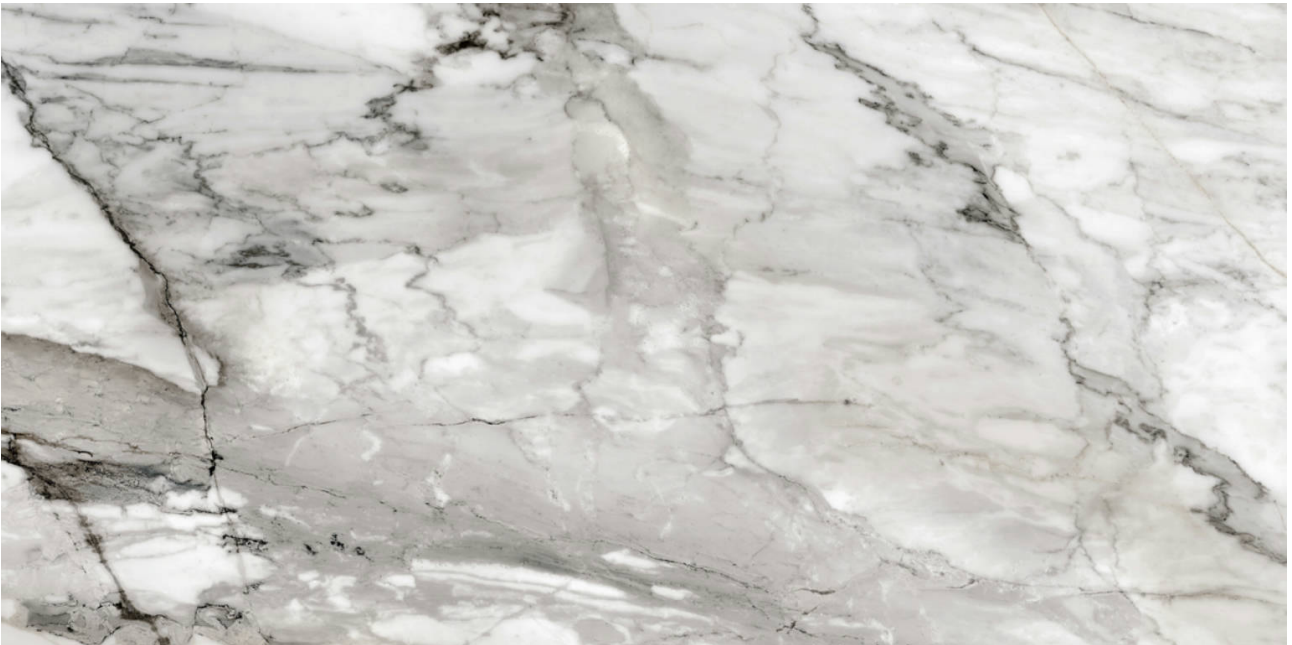

WORLD TILE

PRODUCT
24X48 POLISHED ALLURE BLUE

Tile | 24"x48" | Porcelain

GRAPHIC VARIETY

TECHNICAL DATA

CODE: QUMY-AL-2P

NAME: 24X48 Polished Allure Blue

SIZE: 24"x48"

SERIES: Mystique

FINISH: Polished

LOOK: Marble Look

EDGE: Rectified

FAMILY: Tile

FROST RESISTANCE: Yes

PEI: 4

BILLING UNIT: SF

SHADE VARIATION: V4

STYLE: Contemporary

SUITABLE FOR: Indoor|Shower

TPOLOGY: Porcelain

TYPE OF PIECE: Field Tile

USE: Floor and Wall

NOTES: •MADE IN THE USA •Products containing as much as 45% recycled content. • Post-consumer recycled content levels as much as 3%. • Zero industrial wastewater discharge. • A 99% internal process recycling rate. • Local sourcing of >95% raw materials (within 500-mile radius of factory) resulting in low transportation related carbon emissions.