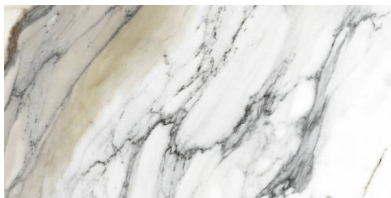

WORLD TILE

PRODUCT
24X48 POLISHED ALLURE BLUE

Tile | 24"x48" | Porcelain

GRAPHIC VARIETY

TECHNICAL DATA

CODE: QUMY-AL-2P

NAME: 24X48 Polished Allure Blue

SIZE: 24"x48"

SERIES: Mystique

FINISH: Polished

LOOK: Marble Look

EDGE: Rectified

FAMILY: Tile

FROST RESISTANCE: Yes

PEI: 4

BILLING UNIT: SF

SHADE VARIATION: V4

STYLE: Contemporary

SUITABLE FOR: Indoor|Shower

TPOLOGY: Porcelain

TYPE OF PIECE: Field Tile

USE: Floor and Wall

NOTES: •MADE IN THE USA •Products containing as much as 45% recycled content. • Post-consumer recycled content levels as much as 3%. • Zero industrial wastewater discharge. • A 99% internal process recycling rate. • Local sourcing of >95% raw materials (within 500-mile radius of factory) resulting in low transportation related carbon emissions.