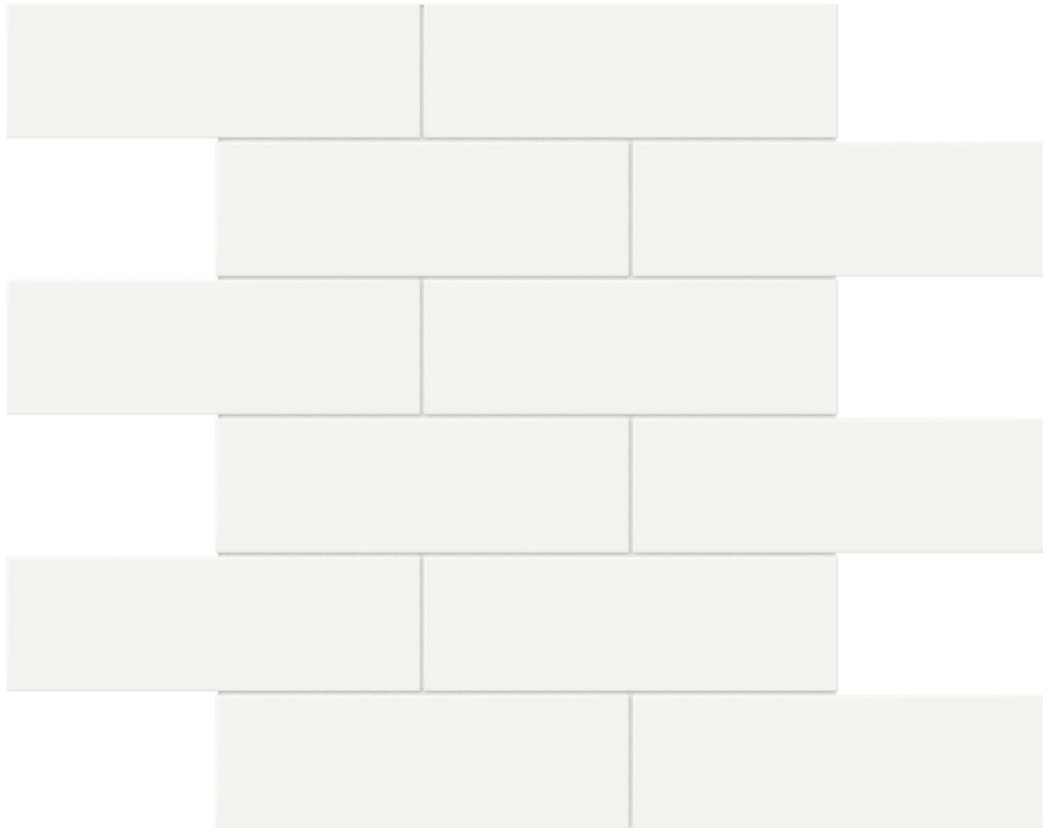

WORLD TILE

PRODUCT

2X6 WHITE GLOSSY BRICK MOSAIC

Tile | 11.65"x11.73" | Porcelain

TECHNICAL DATA

CODE: QUTR-WH-M12G
NAME: 2x6 White Glossy Brick Mosaic
SIZE: 11.65"x11.73"
SERIES: Traditions
FINISH: Gloss
LOOK: Mono-Color
FAMILY: Tile
FROST RESISTANCE: Yes
MOSAIC CHIP SIZE: 2"x6"
BILLING UNIT: SF
STYLE: Classic
SUITABLE FOR: Backsplash,Indoor
TYPOLOGY: Porcelain
TYPE OF PIECE: Mosaic
USE: Floor and Wall
NOTES: Number Of Rows Per Sheet = 6