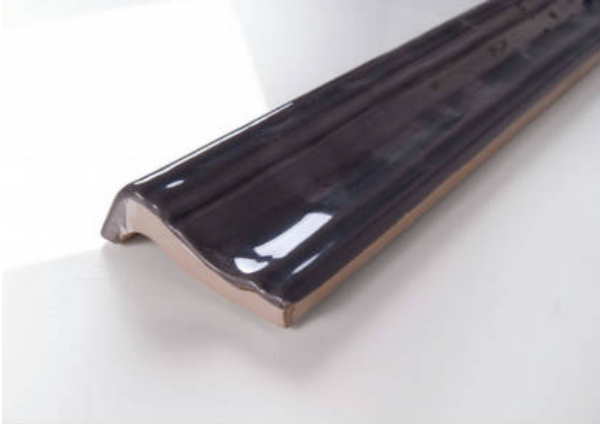

WORLD TILE

PRODUCT
2X12 SMOKE CHAIR RAIL

Tile | 2"x12" | Ceramic

DETAILS

TECHNICAL DATA

CODE: PGPO-SM-WM1

NAME: 2X12 Smoke Chair Rail

SIZE: 2"x12"

SERIES: Poitiers

FINISH: Gloss

LOOK: Subway Tile

FAMILY: Tile

BILLING UNIT: PC

STYLE: Traditional

SUITABLE FOR: Backsplash|Shower|Indoor

TPOLOGY: Ceramic