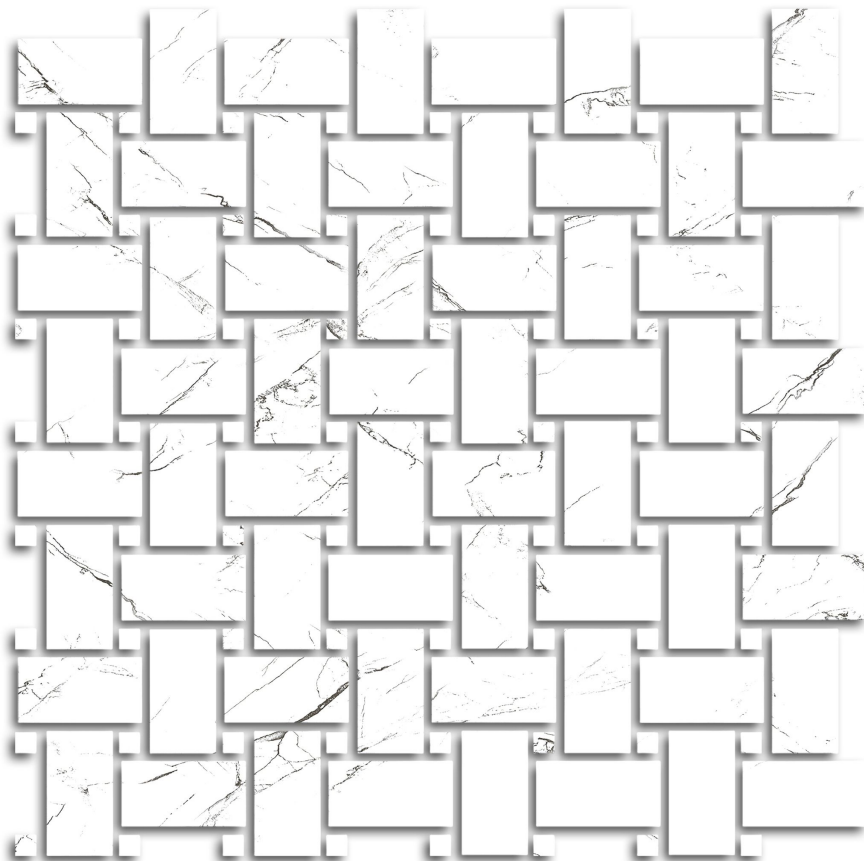

# WORLD TILE

---

### TREASURE ICE WHITE MARBLE POLISHED BASKETWEAVE MOSAIC

---

Tile | 12"x12" | Porcelain

## TECHNICAL DATA

CODE: QUTS-IC-M3  
NAME: Treasure Ice White Marble Polished Basketweave Mosaic  
SIZE: 12"x12"  
SERIES: Treasure  
FINISH: Polished  
LOOK: Marble Look  
FAMILY: Tile  
MOSAIC CHIP SIZE: Mesh-Mounted  
BILLING UNIT: SH  
SHADE VARIATION: V3  
STYLE: Contemporary  
SUITABLE FOR: Indoor, Shower, Backsplash  
TYPOLOGY: Porcelain  
TYPE OF PIECE: Mosaic  
USE: Floor and Wall