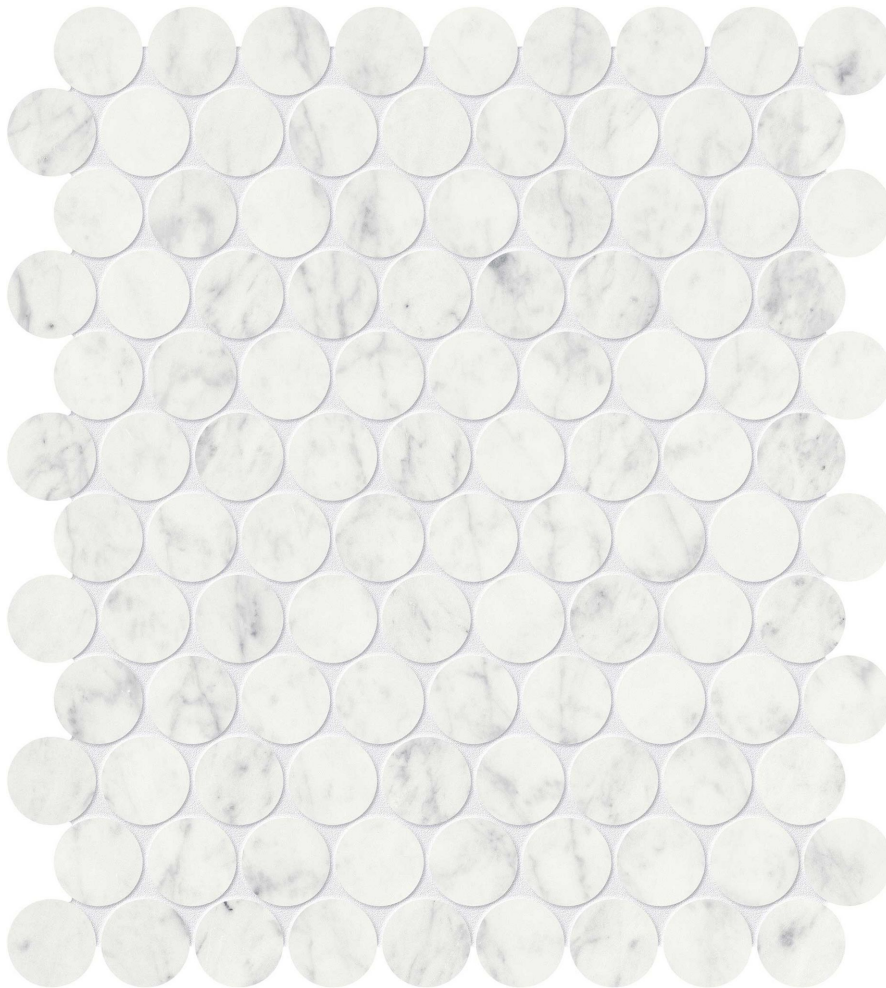

WORLD TILE

PRODUCT

ETERNA BIANCO 1.25 POLISHED PENNY ROUND MOSAIC

Stone | 10"x14" | Marble

TECHNICAL DATA

CODE: AS5001-02750

NAME: Eterna Bianco 1.25 Polished Penny Round Mosaic

SIZE: 10"x14"

SERIES: Eterna Bianco

FINISH: Polished

FAMILY: Stone

MOSAIC CHIP SIZE: 1.25"x1.25"

BILLING UNIT: SF

SUITABLE FOR: Indoor|Shower

TYPOLOGY: Marble

TYPE OF PIECE: Mosaic