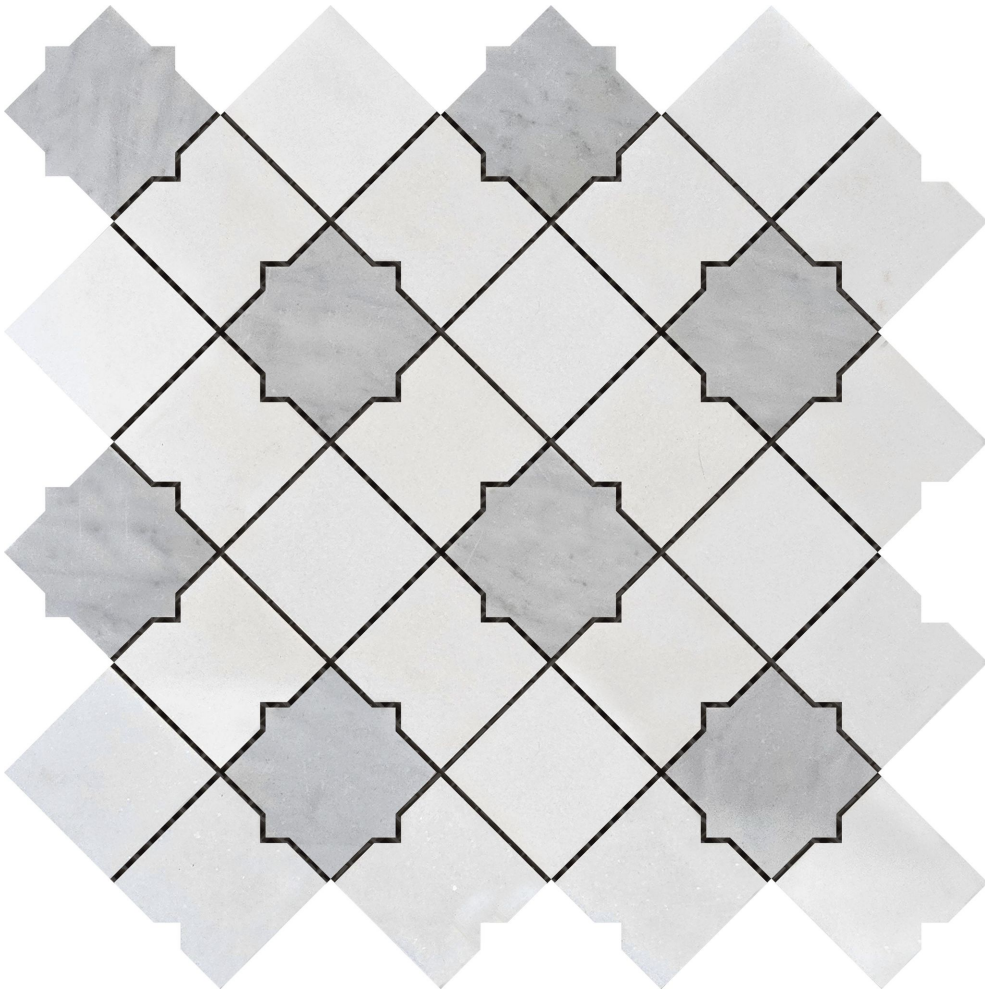

WORLD TILE

PRODUCT

STAR & SQUARE WHITE & GREY MIX MARBLE

Mosaic and Decorative Tile | 11"x11" | Marble

ROOM SCENES

TECHNICAL DATA

CODE: RVCHAWM193

NAME: Star & Square White & Grey Mix Marble

SIZE: 11"x11"

SERIES: Chelsea Collection

LOOK: Multi-Look Mosaics

FAMILY: Mosaic and Decorative Tile

BILLING UNIT: SH

SUITABLE FOR: Backsplash,Indoor,Outdoor,Shower,Pool

TPOLOGY: Marble

TYPE OF PIECE: Mosaic