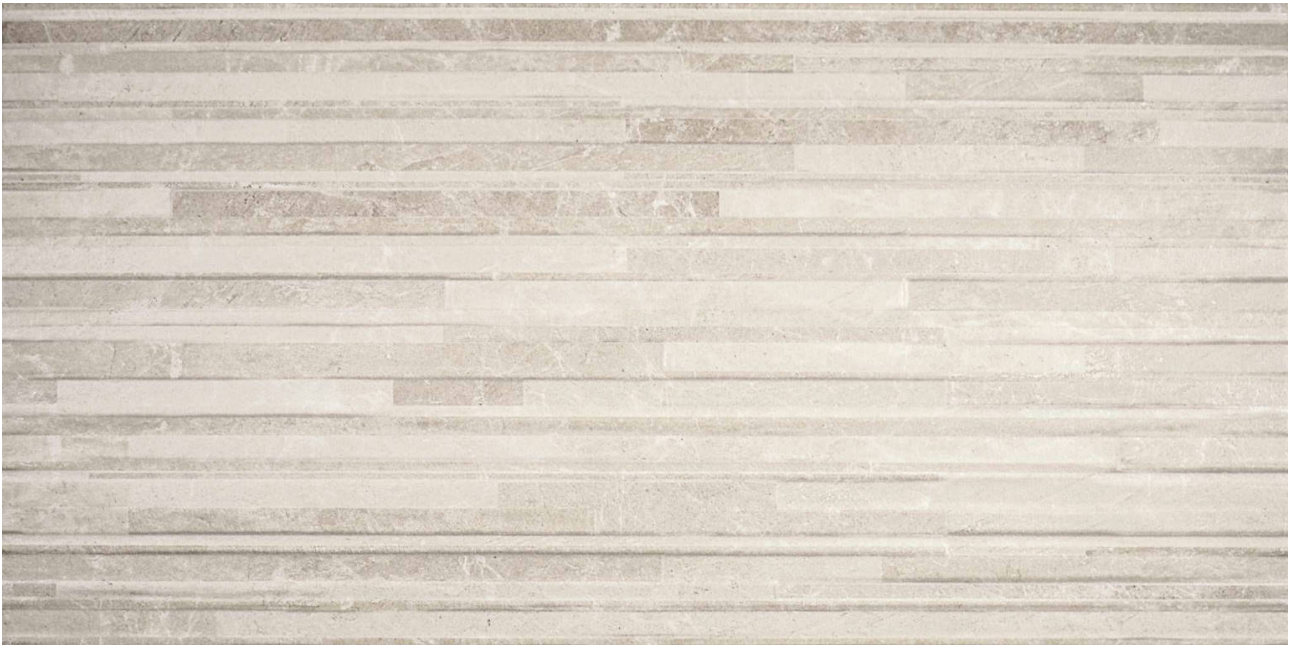

WORLD TILE

PRODUCT
SABBIA 12X24 MURRETTO

Tile | 12"x24" | Porcelain

GRAPHIC VARIETY

TECHNICAL DATA

CODE: QUSI-SA-F3
NAME: Sabbia 12X24 Muretto
SIZE: 12"x24"
SERIES: Siena
FINISH: Matt
LOOK: Marble Look
FAMILY: Tile
FROST RESISTANCE: Yes
PEI: 4
BILLING UNIT: SF
STYLE: Contemporary
SUITABLE FOR: Indoor, Shower
TYPOLOGY: Porcelain
TYPE OF PIECE: Field Tile
USE: Floor and Wall