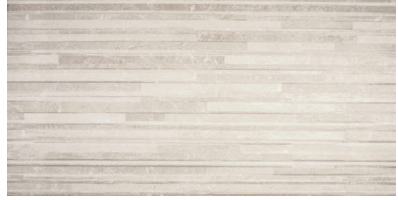

WORLD TILE

PRODUCT
SABBIA 12X24 MURRETTO

Tile | 12"x24" | Porcelain

GRAPHIC VARIETY

TECHNICAL DATA

CODE: QUSI-SA-F3
NAME: Sabbia 12X24 Muretto
SIZE: 12"x24"
SERIES: Siena
FINISH: Matt
LOOK: Marble Look
FAMILY: Tile
FROST RESISTANCE: Yes
PEI: 4
BILLING UNIT: SF
STYLE: Contemporary
SUITABLE FOR: Indoor, Shower
TYPOLOGY: Porcelain
TYPE OF PIECE: Field Tile
USE: Floor and Wall