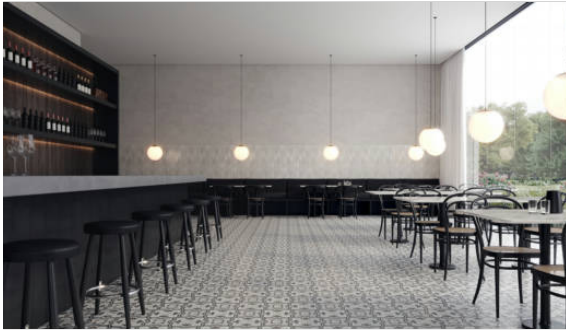

WORLD TILE

PRODUCT
3X12W IVORY STONE GLOSSY

Tile | 3"x12" | Glazed Ceramic

ROOM SCENES

TECHNICAL DATA

CODE: QUCH-IS-2
NAME: 3x12W Ivory Stone Glossy
SIZE: 3"x12"
SERIES: Chateau
FINISH: Gloss
LOOK: Hand-crafted
FAMILY: Tile
BILLING UNIT: SF
STYLE: Contemporary
SUITABLE FOR: Backsplash, Indoor
TYPOLOGY: Glazed Ceramic
TYPE OF PIECE: Field Tile
USE: Wall only