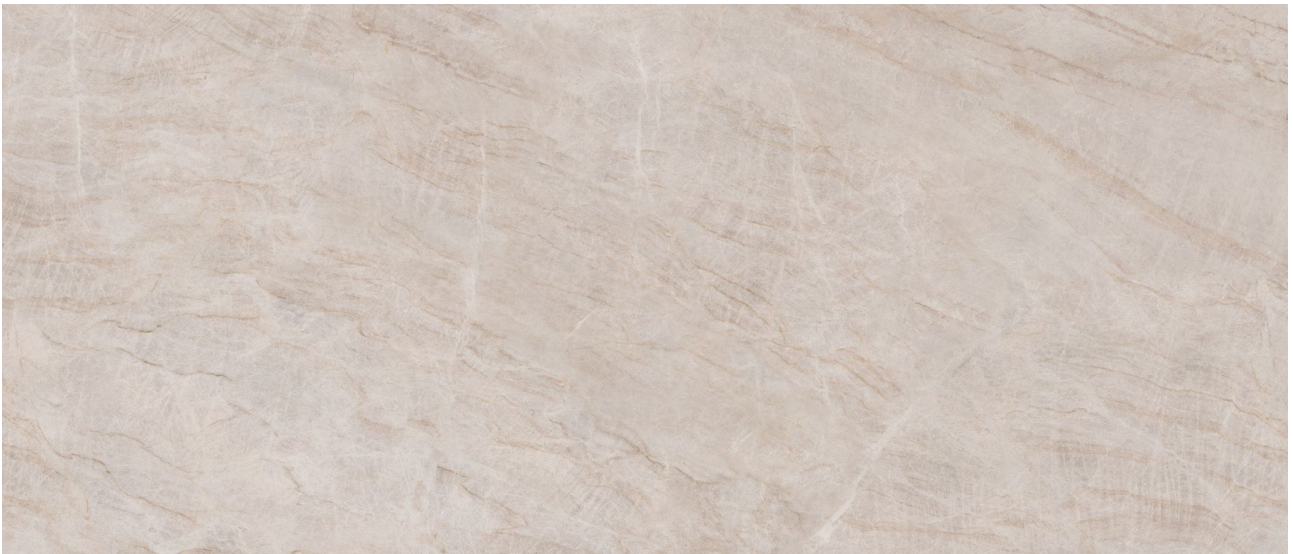

WORLD TILE

PRODUCT

ROYAL STONWORKS 48X110 TAJ MAHAL CLASSIC POLISHED

Tile | 48"x110" | Sintered Slab

TECHNICAL DATA

CODE: QUSW-TM-2P

NAME: Royal Stoneworks 48X110 Taj Mahal Classic Polished

SIZE: 48"x110"

SERIES: Royal Stoneworks

FINISH: Polished

LOOK: Stone Look

EDGE: Rectified

FAMILY: Tile

FROST RESISTANCE: Yes

SHADE VARIATION: V2

SPECIAL ORDER: Special Order

STYLE: Contemporary

SUITABLE FOR: Indoor|Shower

TPOLOGY: Sintered Slab

TYPE OF PIECE: Field Tile

USE: Floor and Wall

PACKING

Size	Product type	BOX			PALLET		
		pcs	sqft	lb	boxes	sqft	lb
48"x110"	Field Tile	1	36.06		36		