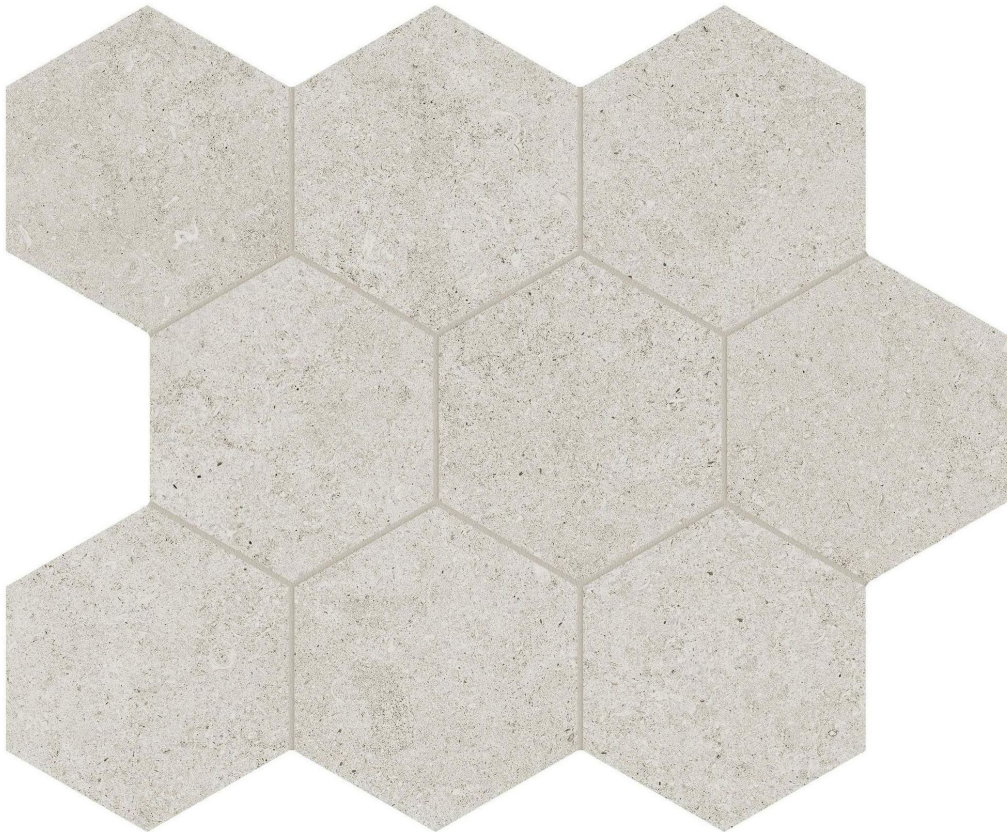

# WORLD TILE

---

### LITHOFORM 4\ " HEX CROSSCUT DUNES

---

Tile | 10.5"x12" | Porcelain

## TECHNICAL DATA

CODE: AC8510-00310

NAME: Lithoform 4" Hex Crosscut Dunes

SIZE: 10.5"x12"

SERIES: Lithoform

FINISH: Organic Matte

LOOK: Stone Look

EDGE: Rectified