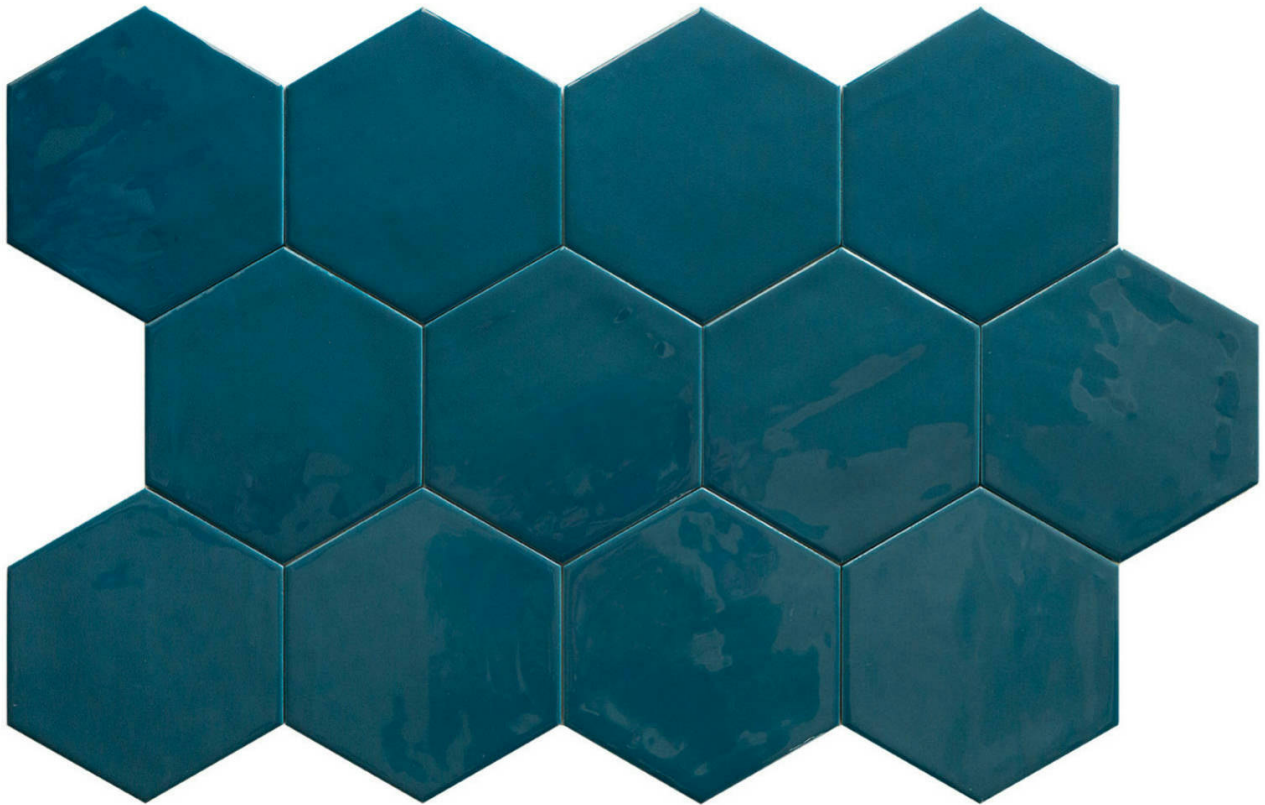

WORLD TILE

PRODUCT

RONDA 5.5X6.3" NAVY BLUE HEXAGON

Tile | 5.5"x6.3" | Porcelain

TECHNICAL DATA

CODE: QURN-NA-1
NAME: Ronda 5.5X6.3" Navy Blue Hexagon
SIZE: 5.5"x6.3"
SERIES: Ronda
FINISH: Gloss
LOOK: Hand-crafted
FAMILY: Tile
FROST RESISTANCE: Yes
PEI: 3
BILLING UNIT: SF
SHADE VARIATION: V1
STYLE: Traditional
SUITABLE FOR: Backsplash|Indoor|Outdoor|Pool|Shower
TYPOLOGY: Porcelain
TYPE OF PIECE: Field Tile
USE: Floor and Wall