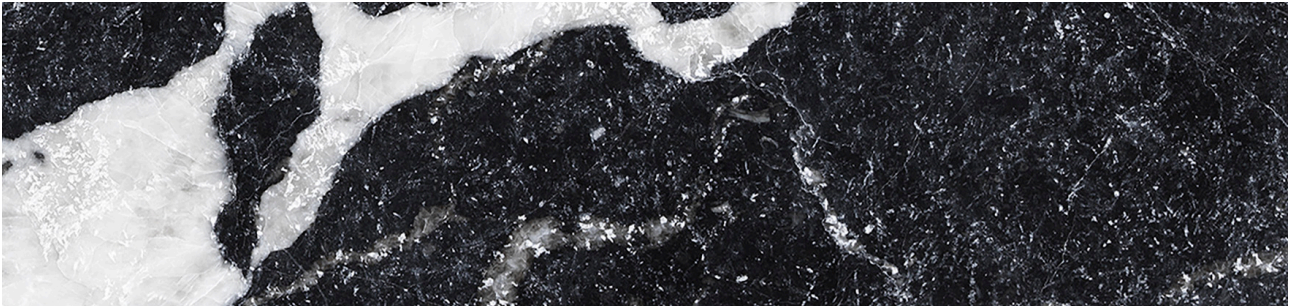

# WORLD TILE

---

**PRODUCT**  
**OBSESSION 2.5X10 NERO**

---

Tile | 2.5"x10" | Glazed Porcelain

## GRAPHIC VARIETY