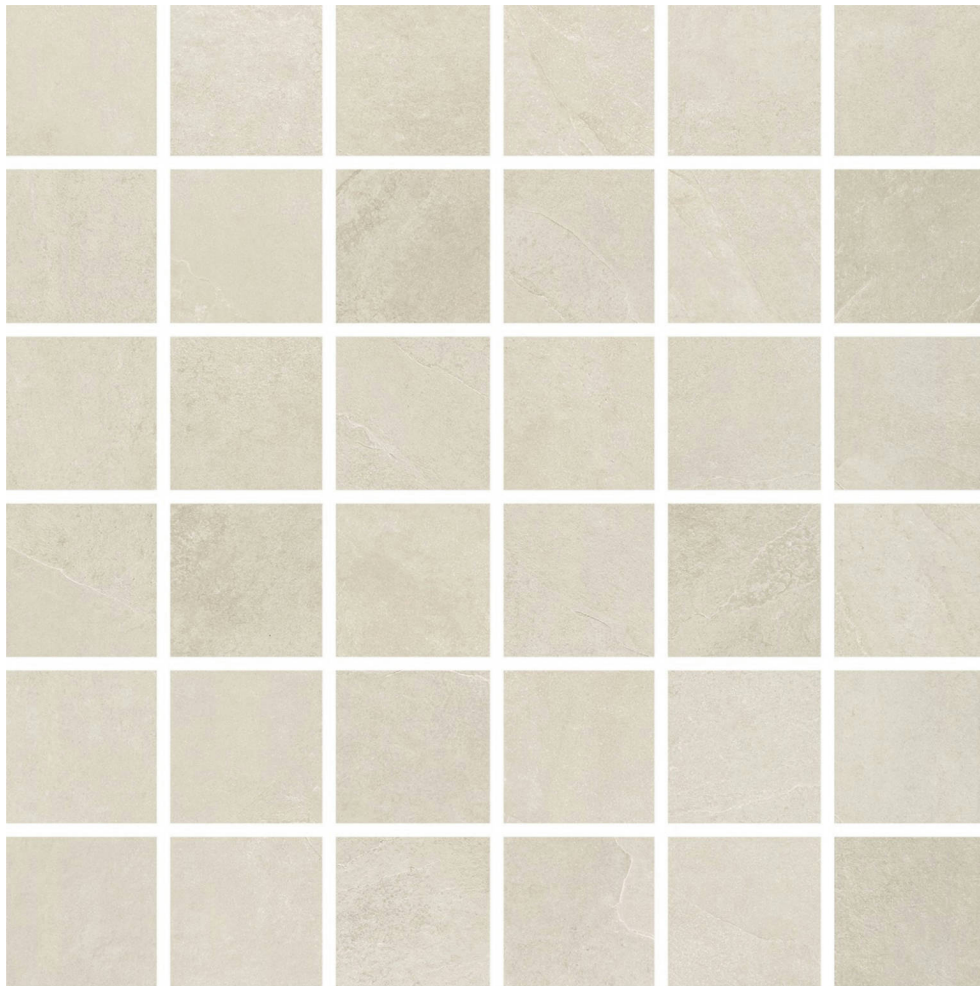

# WORLD TILE

---

**PRODUCT**  
**CARMEL BEIGE 2X2 MOSAIC**

---

Tile | 12"x12" | Porcelain

## GRAPHIC VARIETY

## TECHNICAL DATA

CODE: QUCF-CA-M  
NAME: Carmel Beige 2X2 Mosaic  
SIZE: 12"x12"  
SERIES: California Slate  
FINISH: Matt  
LOOK: Stone Look  
FAMILY: Tile  
FROST RESISTANCE: Yes  
MOSAIC CHIP SIZE: 2"x2"  
BILLING UNIT: SH  
STYLE: Contemporary  
SUITABLE FOR: Indoor  
TYPOLOGY: Porcelain  
TYPE OF PIECE: Mosaic  
USE: Floor and Wall