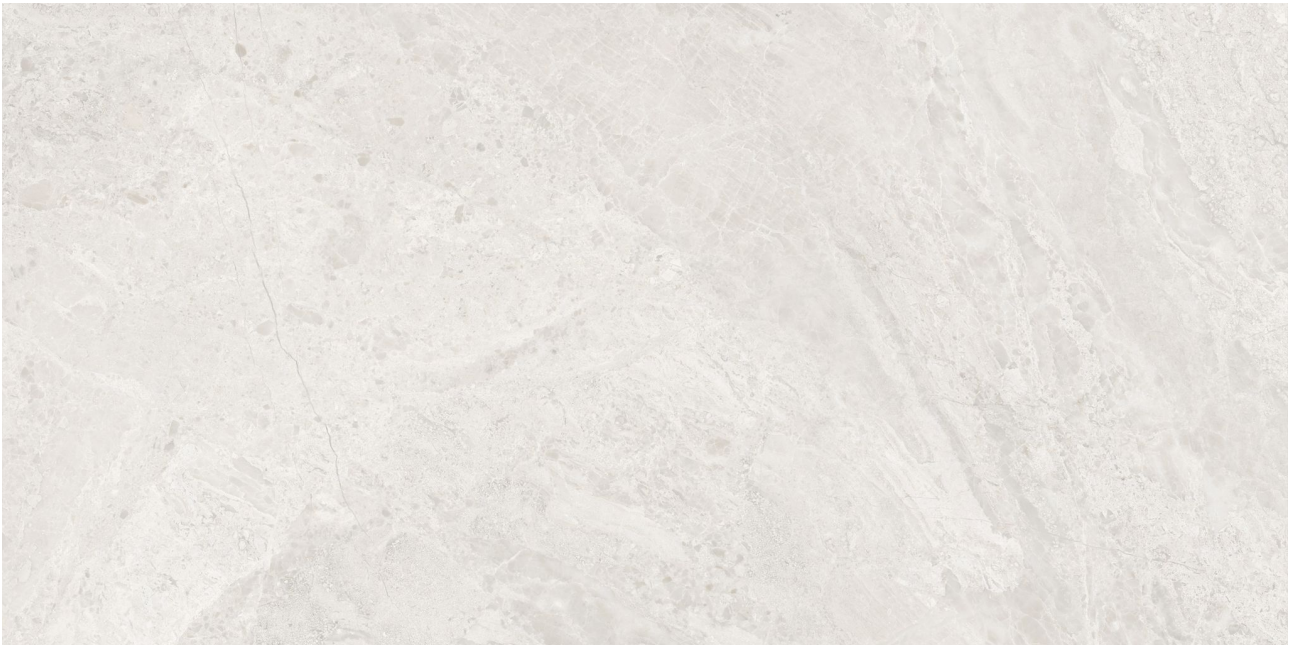

WORLD TILE

PRODUCT
FLORENCE 12X24F IVORY MATTE

Tile | 12"x24" | Glazed Porcelain

GRAPHIC VARIETY

TECHNICAL DATA

CODE: QUFC-IV-2
NAME: Florence 12X24F Ivory Matte
SIZE: 12"x24"
SERIES: Florence
FINISH: Matt
LOOK: Marble Look
BREAKING STRENGTH (APH): >350 - >1600
CHEMICAL RESISTANCE (APH): CLASS A
DCOF (APH): MATTE ≥ 0.60
FAMILY: Tile
FROST RESISTANCE: Yes
PEI: 4
R VALUE (APH): MATTE R10
BILLING UNIT: SF
SHADE VARIATION: V3
STAIN RESISTANCE (APH): CLASS A & 5
STYLE: Contemporary
SUITABLE FOR: Indoor, Outdoor, Pool, Backsplash, Shower
TYPOLOGY: Glazed Porcelain
THICKNESS (APH): 8.4 mm
TYPE OF PIECE: Field Tile
USE: Floor and Wall
WATER ABSORPTION (APH): $\leq 0.5\%$