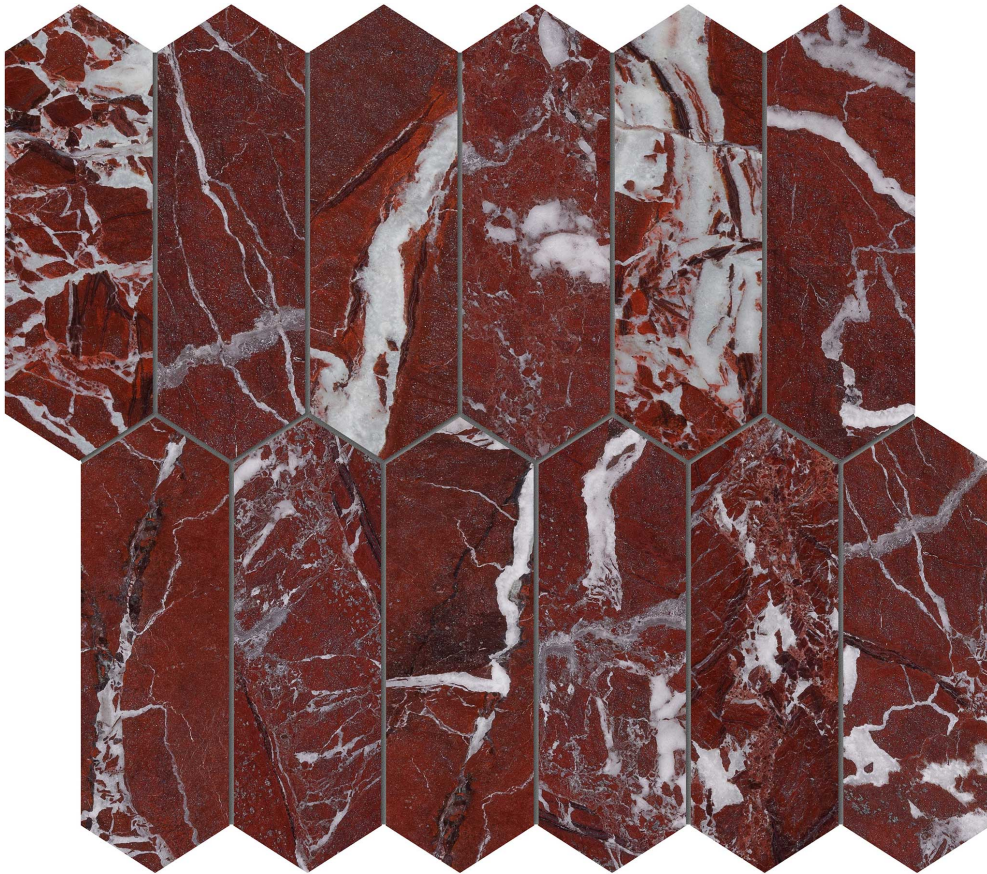

WORLD TILE

PRODUCT

TUSCANO ROSSO 2X6 PICKET MOSAIC

Stone | 10.5"x12" | Marble

TECHNICAL DATA

CODE: AS5001-03660

NAME: Tuscano Rosso 2x6 Picket Mosaic

SIZE: 10.5"x12"

SERIES: Tuscano Rosso

FINISH: Polished

FAMILY: Stone

MOSAIC CHIP SIZE: 2"x6"

BILLING UNIT: SF

SUITABLE FOR: Indoor|Shower

TYPOLOGY: Marble

TYPE OF PIECE: Mosaic