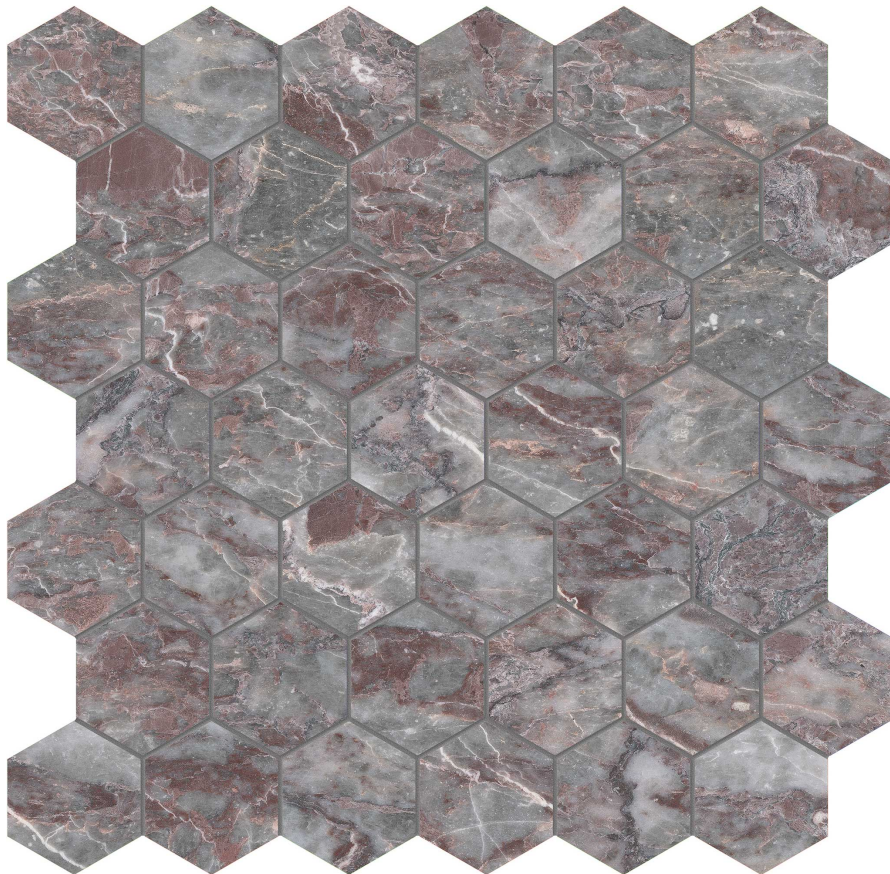

# WORLD TILE

---

### SERENO BURGUNDY 2 HEXAGON MOSAIC

---

Stone | 12"x12" | Marble

### TECHNICAL DATA

CODE: AS5001-03110

NAME: Sereno Burgundy 2 Hexagon Mosaic

SIZE: 12"x12"

SERIES: Sereno Burgundy

FINISH: Honed

FAMILY: Stone

MOSAIC CHIP SIZE: 2"x2"

BILLING UNIT: SF

SUITABLE FOR: Indoor|Shower

TYPOLOGY: Marble

TYPE OF PIECE: Mosaic

USE: Floor and Wall

NOTES: Sheet size shown is approximate. Actual dimensions refer to individual mosaic chips.