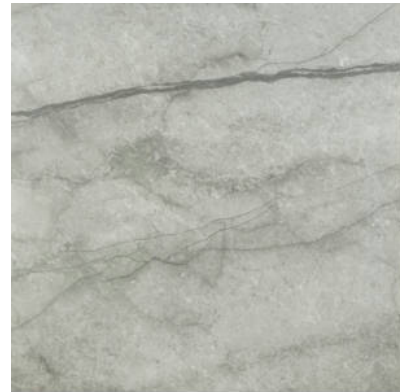

WORLD TILE

PRODUCT
ROMA ARGENTO HONED 24X24

Tile | 24"x24" | Glazed Porcelain

GRAPHIC VARIETY

TECHNICAL DATA

CODE: QULX-RO-3H
NAME: Roma Argento Honed 24X24
SIZE: 24"x24"
SERIES: Luxury
FINISH: Matt
LOOK: Marble Look
EDGE: Rectified
FAMILY: Tile
FROST RESISTANCE: Yes
PEI: 4
BILLING UNIT: SF
STYLE: Contemporary
SUITABLE FOR: Indoor, Shower
TYPOLOGY: Glazed Porcelain
TYPE OF PIECE: Field Tile
USE: Floor and Wall