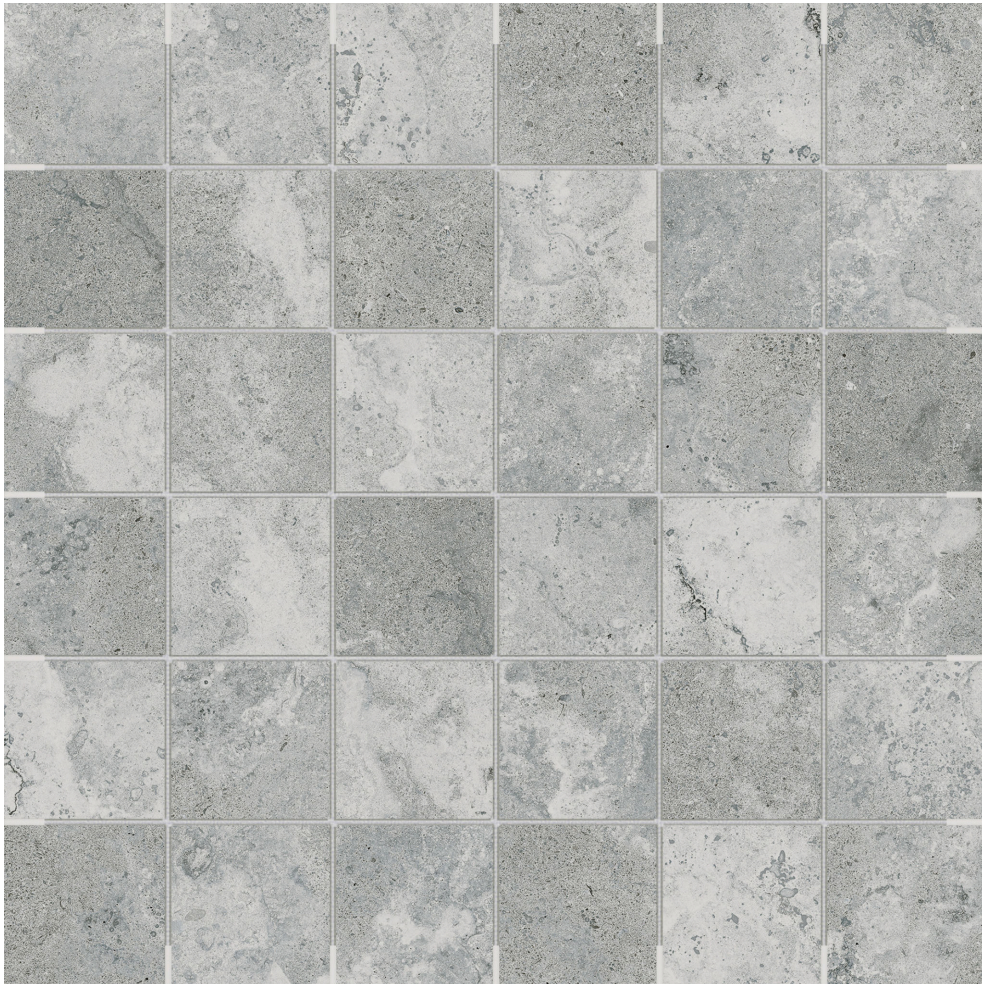

WORLD TILE

PRODUCT

VENETA 2X2 ARGENTO

Tile | 12"x12" | Glazed Porcelain

TECHNICAL DATA

CODE: AC4501-02980

NAME: Veneta 2x2 Argento

SIZE: 12"x12"

SERIES: Veneta

FINISH: Matte

LOOK: Stone Look

BREAKING STRENGTH (APH): $\geq 300 \geq 1300$

CHEMICAL RESISTANCE (APH): CLASS A

DCOF (APH): ≥ 0.65

FAMILY: Tile

FROST RESISTANCE: Yes

SHADE VARIATION: V3

SPECIAL ORDER: Special Order

SUITABLE FOR: Indoor| Outdoor

TPOLOGY: Glazed Porcelain

THICKNESS (APH): 8.5mm

TYPE OF PIECE: Mosaic

USE: Floor and Wall

WATER ABSORPTION (APH): $< 0.5\%$