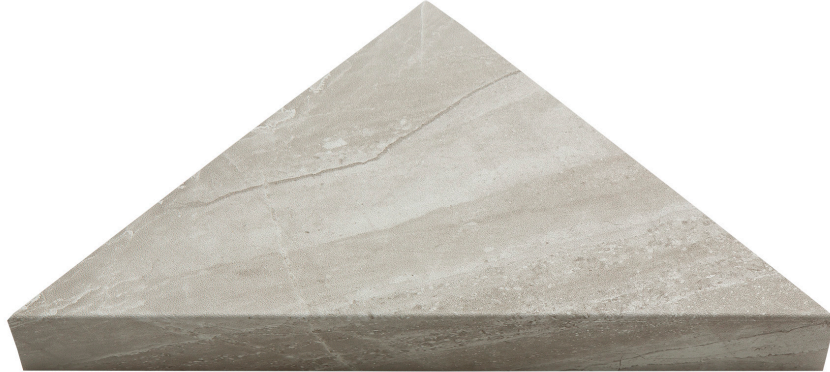

WORLD TILE

PRODUCT

MONT BLANC MATTE SHOWER SHELF 14.56X7.12X2

Waterproof Wall and Floor Covering | 14.5"x12"x2" | SPC

TECHNICAL DATA

CODE: LCM537M04
NAME: Mont Blanc Matte Shower Shelf 14.56x7.12x2
SIZE: 14.5"x12"x2"
SERIES: Mont Blanc Matte Wall
FINISH: Matt
LOOK: Stone Look
CLICK SYSTEM: Lico Fast Click
COMMERCIAL WARRANTY: 10 Year
EDGE: Beveled Edge
FAMILY: Waterproof Wall and Floor Covering
BILLING UNIT: EA
STYLE: Contemporary
SUITABLE FOR: Shower|Indoor
TYPOLOGY: SPC
TYPE OF PIECE: Accessories
TYPOLOGY: Iconic Large Format Shower
TOTAL THICKNESS: 5.0 mm
USE: Wall only
WEAR LAYER: UV Cured Lacquer