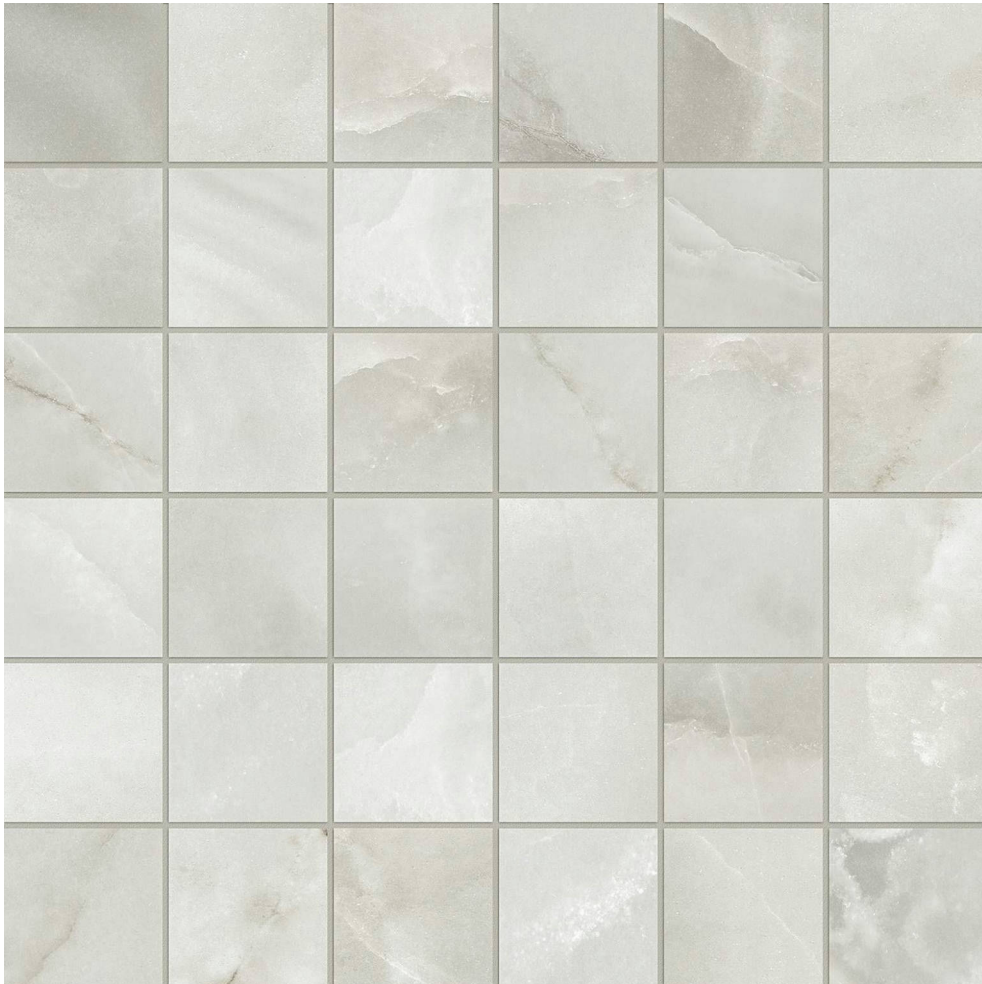

WORLD TILE

PRODUCT

SORRENTO ONYX HONED 2X2 MOSAIC

Tile | 12"x12" | Glazed Porcelain

TECHNICAL DATA

CODE: QULX-SO-M3HN
NAME: Sorrento Onyx Honed 2X2 Mosaic
SIZE: 12"x12"
SERIES: Luxury
FINISH: Matt
LOOK: Marble Look
EDGE: Rectified
FAMILY: Tile
MOSAIC CHIP SIZE: 2"x2"
BILLING UNIT: SF
STYLE: Contemporary
SUITABLE FOR: Backsplash|Indoor|Shower
TYPOLOGY: Glazed Porcelain
TYPE OF PIECE: Mosaic
USE: Floor and Wall