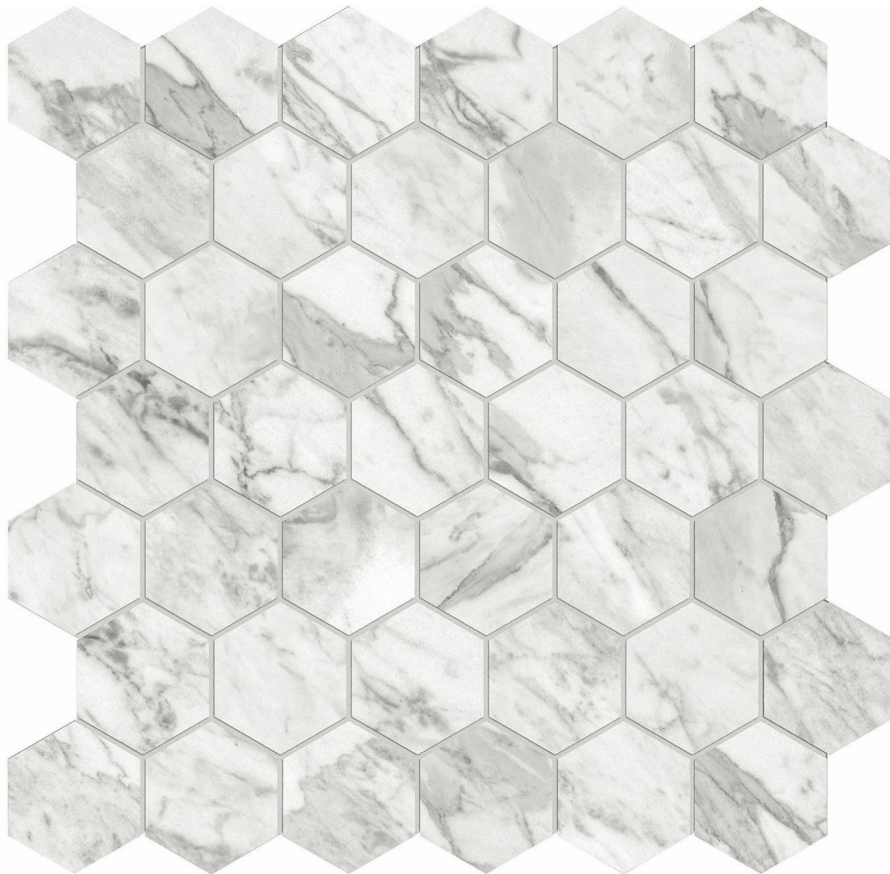

WORLD TILE

PRODUCT

MILANO STATUARIO POLISHED 2

Tile | 12"x13" | Glazed Porcelain

GRAPHIC VARIETY

TECHNICAL DATA

CODE: QULX-MI-M2PN
NAME: Milano Statuario Polished 2
SIZE: 12"x13"
SERIES: Luxury
FINISH: Polished
LOOK: Marble Look
EDGE: Rectified
FAMILY: Tile
BILLING UNIT: SF
STYLE: Contemporary
SUITABLE FOR: Backsplash|Indoor|Shower
TYPOLOGY: Glazed Porcelain
TYPE OF PIECE: Mosaic
USE: Floor and Wall