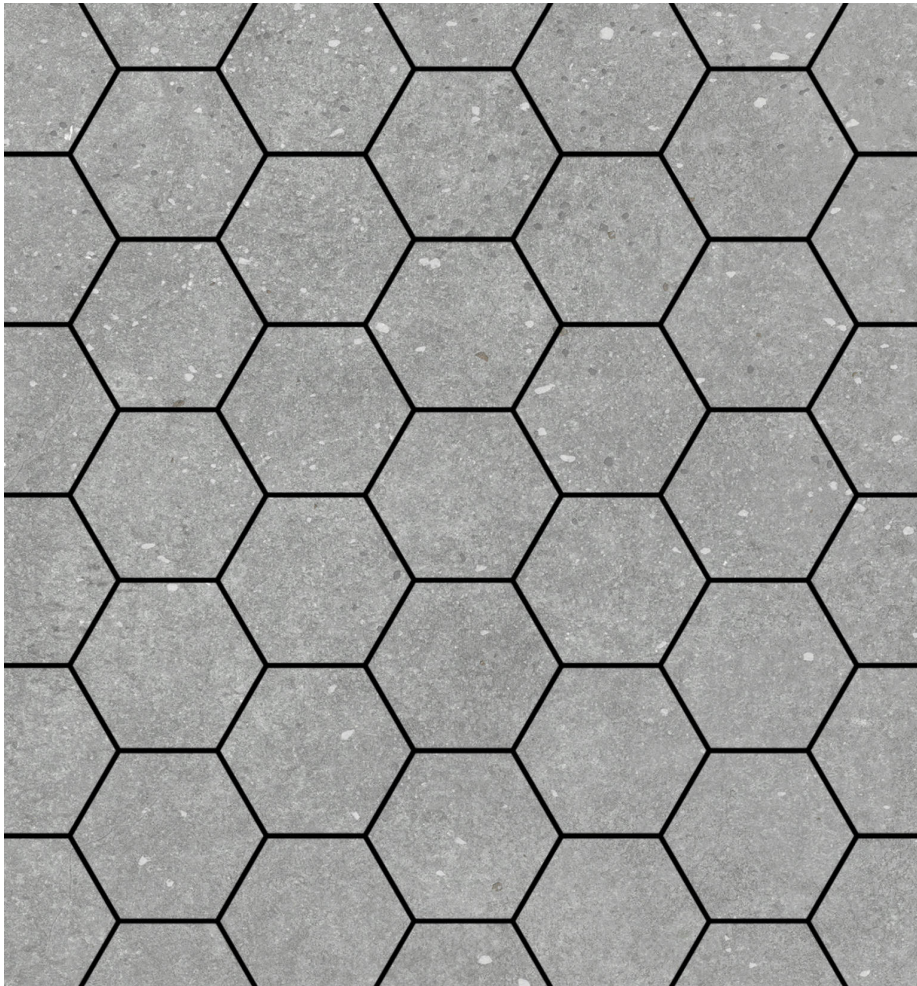

WORLD TILE

PRODUCT

ASHLAND 3\" hexagon grey mosaic

Tile | 12"x12" | Porcelain

ROOM SCENES

TECHNICAL DATA

CODE: QUAS-GR-3
NAME: Ashland 3" Hexagon Grey Mosaic
SIZE: 12"x12"
SERIES: Ashland
FINISH: Matt
LOOK: Concrete
EDGE: Rectified
FAMILY: Tile
FROST RESISTANCE: Yes
MOSAIC CHIP SIZE: 3"x3"
PEI: 4
BILLING UNIT: SH
SHADE VARIATION: V2
STYLE: Contemporary
SUITABLE FOR: Indoor|Shower|Backsplash|Outdoor
TYPOLOGY: Porcelain
TYPE OF PIECE: Mosaic
USE: Floor and Wall