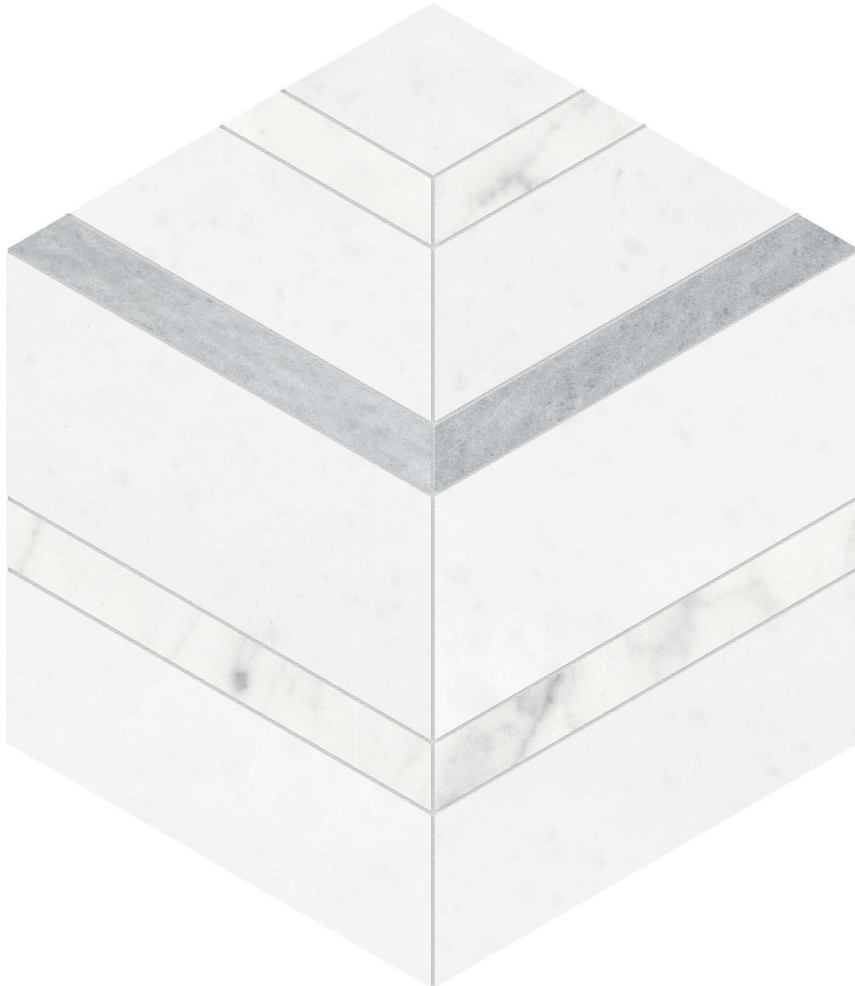

WORLD TILE

PRODUCT
UTOPIO HEXO DOVE MOSAIC

Stone | 5.9"x5.11" | Natural Stone

TECHNICAL DATA

CODE: AS5001-03920

NAME: Utopio Hexo Dove Mosaic

SIZE: 5.9"x5.11"

SERIES: Utopio

FINISH: Honed

FAMILY: Stone

BILLING UNIT: SF

SUITABLE FOR: Indoor|Shower

TYPOLOGY: Natural Stone

TYPE OF PIECE: Mosaic

USE: Floor and Wall

NOTES: Mosaic sheet sizes are nominal and may vary slightly due to standard manufacturing tolerances.