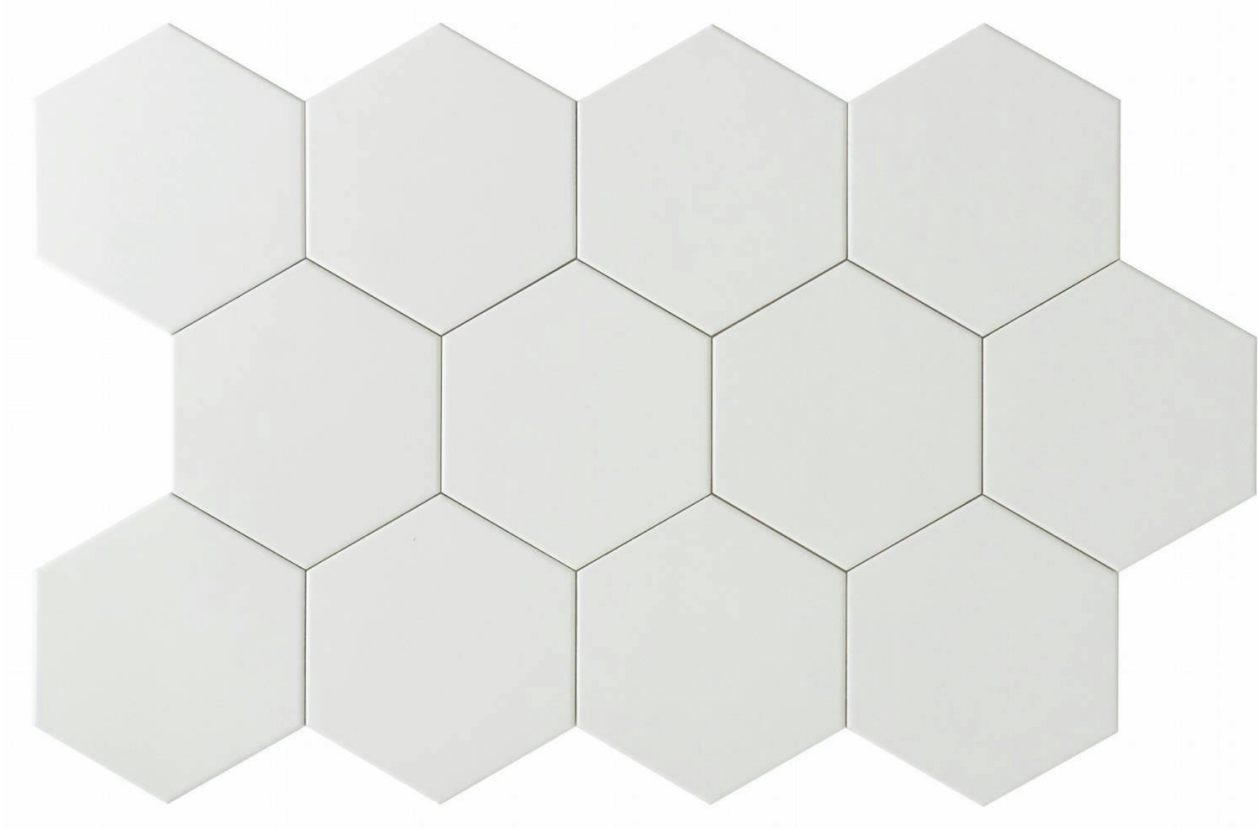

WORLD TILE

PRODUCT

VIDA 5.5X6.3" WHITE HEXAGON

Tile | 5.5"x6.3" | Porcelain

DETAILS

ROOM SCENES

TECHNICAL DATA

CODE: QUVI-WH-1
NAME: Vida 5.5X6.3" White Hexagon
SIZE: 5.5"x6.3"
SERIES: Vida
FINISH: Matt
LOOK: Mono-Color
FAMILY: Tile
FROST RESISTANCE: Yes
PEI: 5
BILLING UNIT: SF
SHADE VARIATION: V1
STYLE: Contemporary
SUITABLE FOR: Indoor|Outdoor|Pool|Shower
TYPOLOGY: Porcelain
TYPE OF PIECE: Field Tile
USE: Floor and Wall