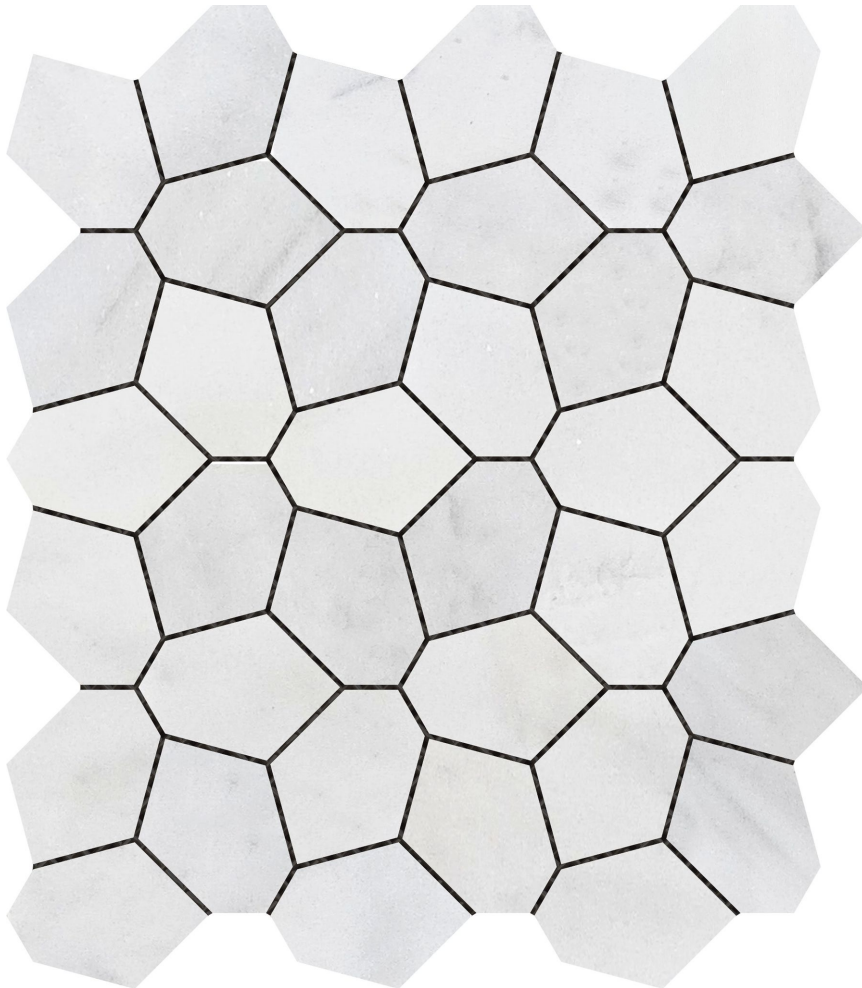

WORLD TILE

PRODUCT

IRREGULAR HEXAGON WHITE GREY MARBLE

Mosaic and Decorative Tile | 10"x11" | Marble

ROOM SCENES

TECHNICAL DATA

CODE: RVCHAWM221
NAME: Irregular Hexagon White Grey Marble
SIZE: 10"x11"
SERIES: Chelsea Collection
LOOK: Multi-Look Mosaics
FAMILY: Mosaic and Decorative Tile
BILLING UNIT: SH
SUITABLE FOR: Backsplash,Indoor,Outdoor,Shower
TYPOLOGY: Marble
TYPE OF PIECE: Mosaic
USE: Floor and Wall