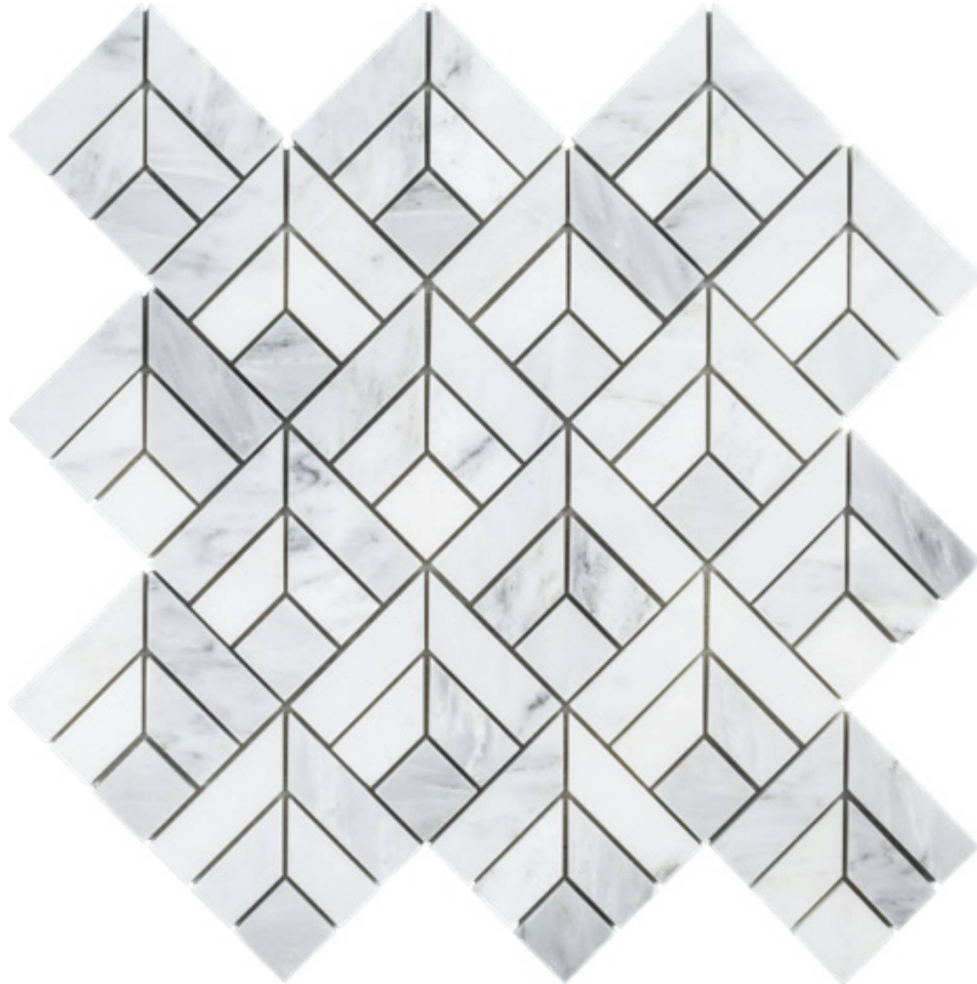

# WORLD TILE

---

## PRODUCT JETTY MOSAIC

---

Mosaic and Decorative Tile | 11"x11" |

## TECHNICAL DATA

CODE: RVHA024  
NAME: Jetty Mosaic  
SIZE: 11"x11"  
SERIES: Hamptons Collection  
LOOK: Multi-Look Mosaics  
FAMILY: Mosaic and Decorative Tile  
BILLING UNIT: SH  
STYLE: Contemporary  
TYPE OF PIECE: Mosaic  
USE: Floor and Wall