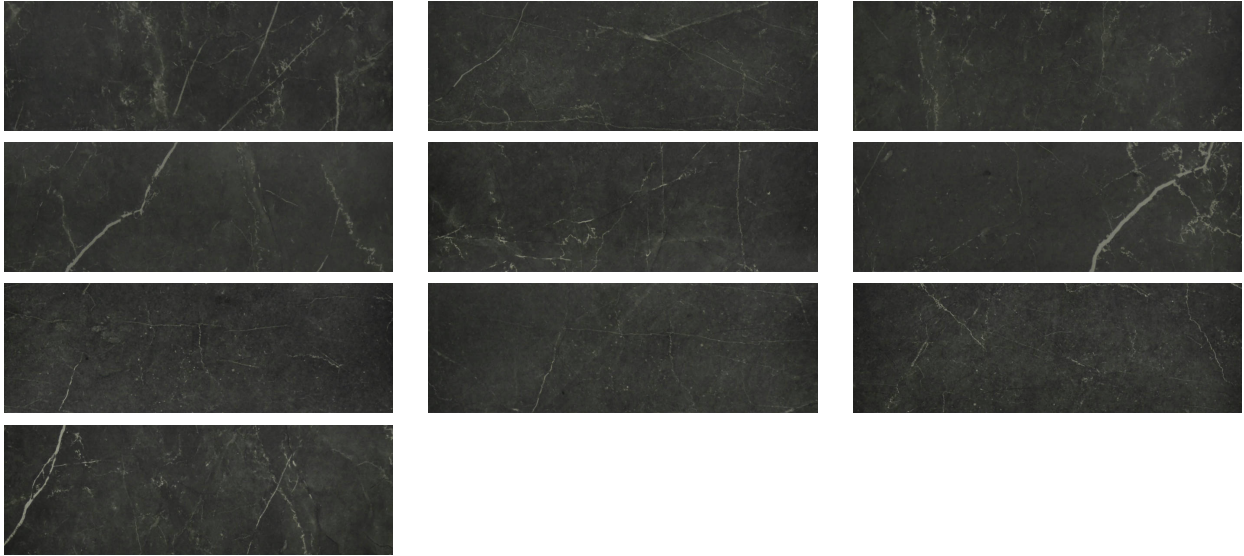

# WORLD TILE

---

**PRODUCT**  
**TIVOLI NERO HONED 4X12**

---

Tile | 4"x12" | Glazed Porcelain

## GRAPHIC VARIETY

## TECHNICAL DATA

CODE: QULX-TI-1HN  
NAME: Tivoli Nero Honed 4X12  
SIZE: 4"x12"  
SERIES: Luxury  
FINISH: Matt  
LOOK: Marble Look  
EDGE: Rectified  
FAMILY: Tile  
FROST RESISTANCE: Yes  
PEI: 4  
BILLING UNIT: SF  
STYLE: Contemporary  
SUITABLE FOR: Backsplash|Indoor|Shower  
TYPOLOGY: Glazed Porcelain  
TYPE OF PIECE: Field Tile  
USE: Floor and Wall