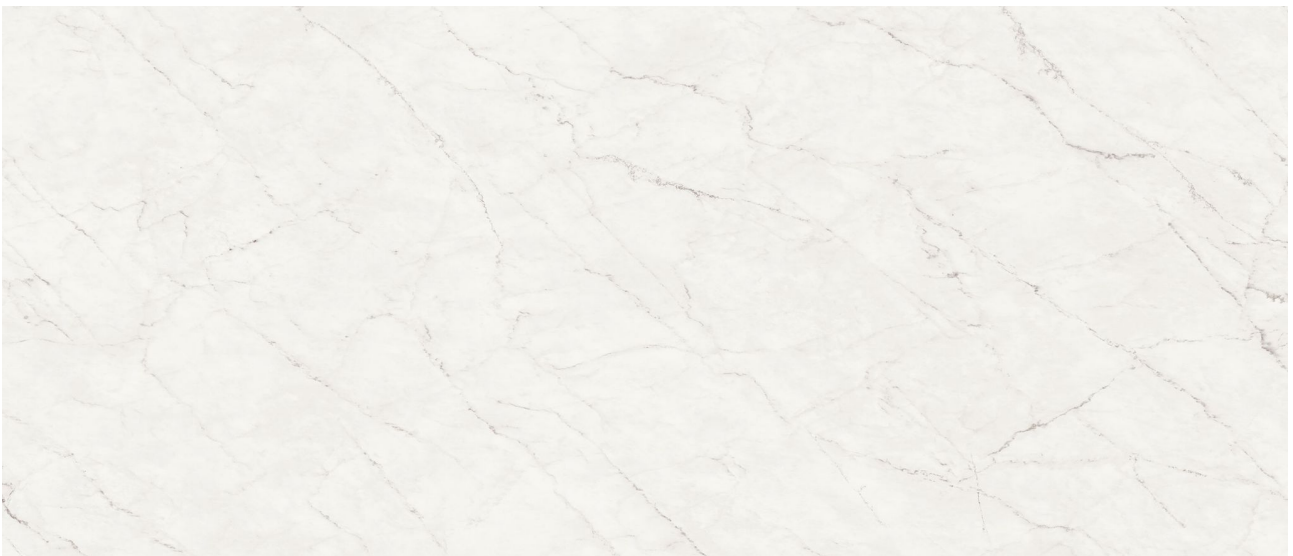

WORLD TILE

PRODUCT

ROYAL STONWORKS 48X110 CLOUDSTONE WHITE POLISHED

Tile | 48"x110" | Sintered Slab

TECHNICAL DATA

CODE: QUSW-CW-2P

NAME: Royal Stoneworks 48X110 Cloudstone White Polished

SIZE: 48"x110"

SERIES: Royal Stoneworks

FINISH: Polished

LOOK: Stone Look

EDGE: Rectified

FAMILY: Tile

FROST RESISTANCE: Yes

SPECIAL ORDER: Special Order

STYLE: Contemporary

SUITABLE FOR: Indoor|Shower

TPOLOGY: Sintered Slab

TYPE OF PIECE: Field Tile

USE: Floor and Wall

NOTES: This product is special order and cannot be cancelled, returned, or refunded.

PACKING

Size	Product type	BOX			PALLET		
		pcs	sqft	lb	boxes	sqft	lb
48"x110"	Field Tile	1	36.06		36		