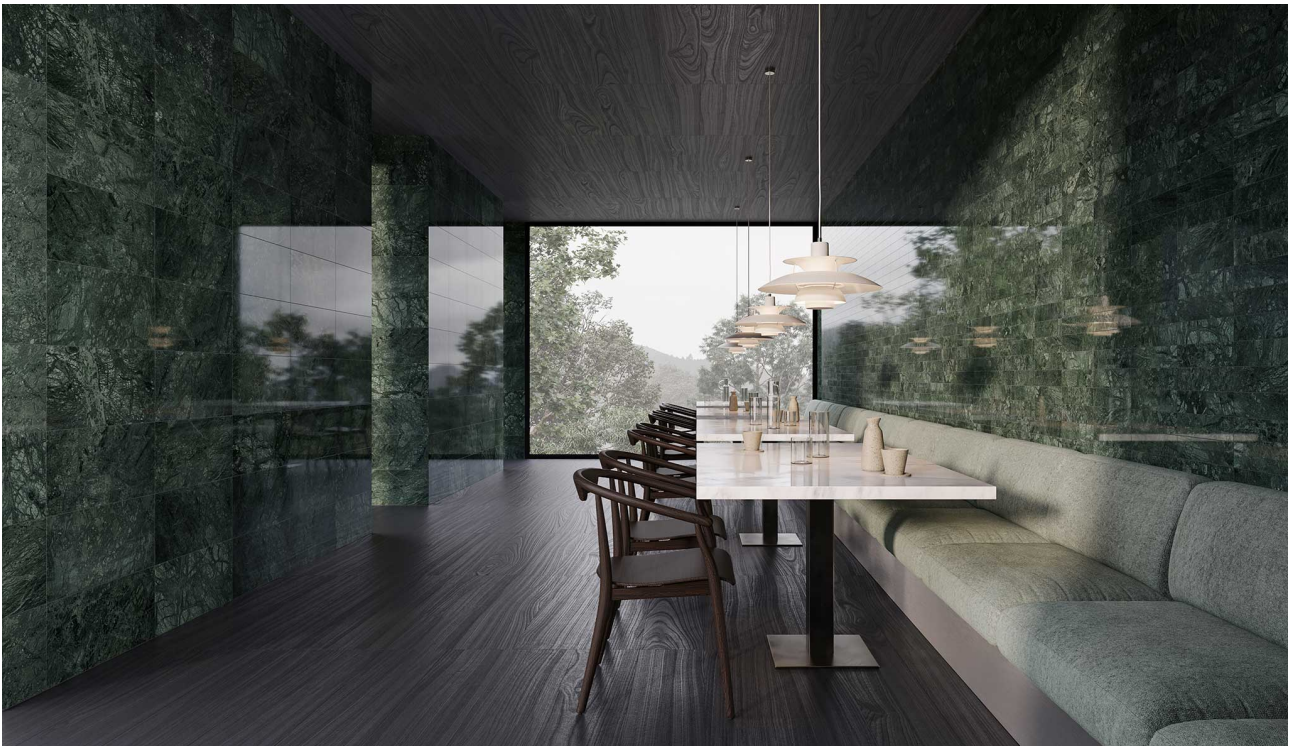

WORLD TILE

SERIES DIOSA VERDE

|| Marble

Complex yet sophisticated, this green marble pays homage to Mother Earth, realized in its divine natural beauty. This exquisitely unique green marble exhibits vivid hues and an aesthetic grandeur that evokes a sense of divine luxury. This complex yet sophisticated stone pays homage to Mother Earth, realized in its lush, transcendent natural beauty.

PRODUCTS

Diosa Verde 12x24
12"x24" | Marble

Diosa Verde 2 Hexagon Mosaic
12"x12" | Marble

Diosa Verde 2x6 Picket Mosaic
10.5"x12" | Marble

Diosa Verde 3x12
3"x12" | Marble

Diosa Verde .5x12 Deco-Bar
0.5"x12" | Marble