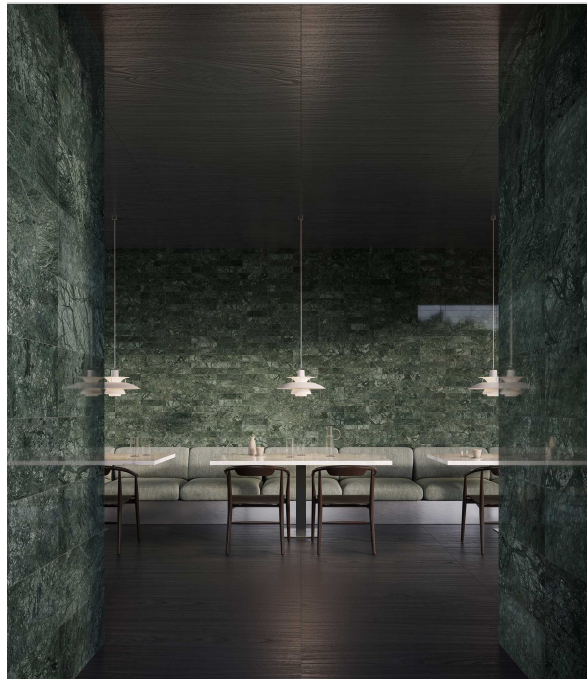

WORLD TILE

SERIES DIOSA VERDE

|| Marble

Complex yet sophisticated, this green marble pays homage to Mother Earth, realized in its divine natural beauty. This exquisitely unique green marble exhibits vivid hues and an aesthetic grandeur that evokes a sense of divine luxury. This complex yet sophisticated stone pays homage to Mother Earth, realized in its lush, transcendent natural beauty.

PRODUCTS

Diosa Verde 12x24
12"x24" | Marble

Diosa Verde 2 Hexagon Mosaic
12"x12" | Marble

Diosa Verde 2x6 Picket Mosaic
10.5"x12" | Marble

Diosa Verde 3x12
3"x12" | Marble

Diosa Verde .5x12 Deco-Bar
0.5"x12" | Marble

Diosa Verde 1.25x4 Herringbone Mosaic
11.25"x11.375" | Marble

ROOM SCENES

Size	Product type	BOX			PALLET		
		pcs	sqft	lb	boxes	sqft	lb
12"x24"	Field Tile	4	7.97	46.772		382.56	
12"x12"	Mosaic	5	4.95	26.345		49.5	
10.5"x12"	Mosaic	5	4.41	22.31		44.1	
3"x12"	Field Tile	30	7.43	46.38		378.93	
0.5"x12"	Trim	50		17.4			
11.25"x11.375"	Mosaic	5	4.41	26.33		44.1	