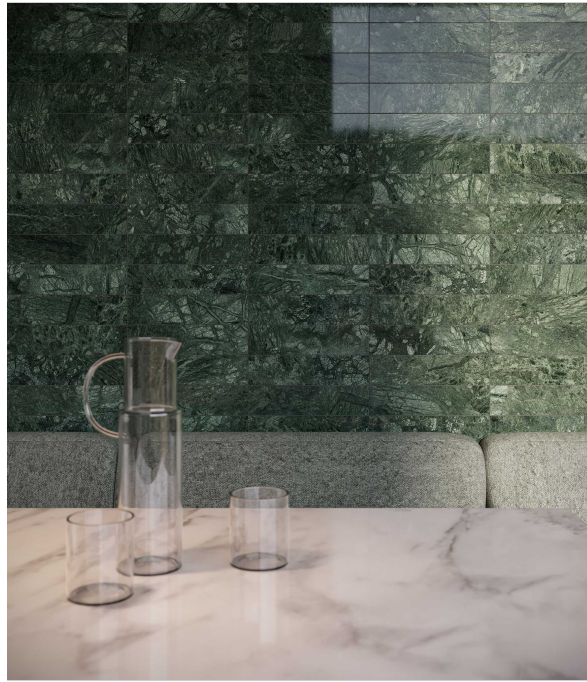

WORLD TILE

SERIES DIOSA VERDE

|| Marble

Complex yet sophisticated, this green marble pays homage to Mother Earth, realized in its divine natural beauty. This exquisitely unique green marble exhibits vivid hues and an aesthetic grandeur that evokes a sense of divine luxury. This complex yet sophisticated stone pays homage to Mother Earth, realized in its lush, transcendent natural beauty.

PRODUCTS

Diosa Verde 12x24
12"x24" | Marble

Diosa Verde 2 Hexagon Mosaic
12"x12" | Marble

Diosa Verde 2x6 Picket Mosaic
10.5"x12" | Marble

Diosa Verde 3x12
3"x12" | Marble

Diosa Verde .5x12 Deco-Bar
0.5"x12" | Marble

Diosa Verde 1.25x4 Herringbone Mosaic
11.25"x11.375" | Marble

ROOM SCENES

Size	Product type	BOX			PALLET		
		pcs	sqft	lb	boxes	sqft	lb
12"x24"	Field Tile	4	7.97	46.772		382.56	
12"x12"	Mosaic	5	4.95	26.345		49.5	
10.5"x12"	Mosaic	5	4.41	22.31		44.1	
3"x12"	Field Tile	30	7.43	46.38		378.93	
0.5"x12"	Trim	50		17.4			
11.25"x11.375"	Mosaic	5	4.41	26.33		44.1	