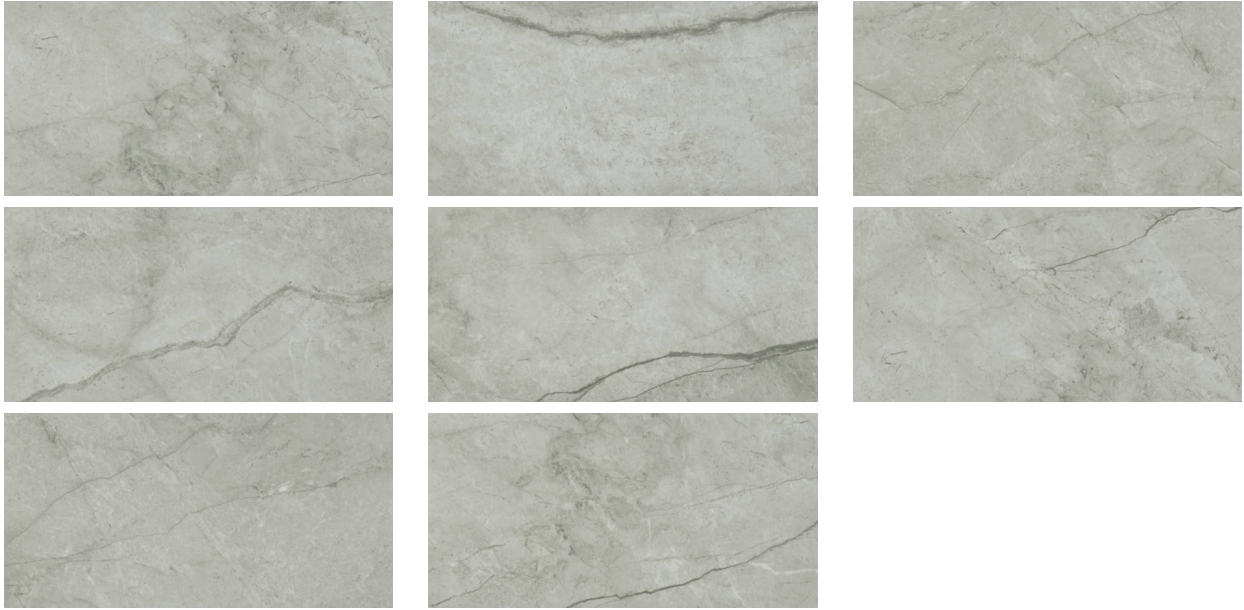

# WORLD TILE

---

**PRODUCT**  
**ROMA ARGENTO HONED 12X24**

---

Tile | 12"x24" | Glazed Porcelain

## GRAPHIC VARIETY

## TECHNICAL DATA

CODE: QULX-RO-2H  
NAME: Roma Argento Honed 12X24  
SIZE: 12"x24"  
SERIES: Luxury  
FINISH: Matt  
LOOK: Marble Look  
EDGE: Rectified  
FAMILY: Tile  
FROST RESISTANCE: Yes  
PEI: 4  
BILLING UNIT: SF  
STYLE: Contemporary  
SUITABLE FOR: Indoor, Shower  
TYPOLOGY: Glazed Porcelain  
TYPE OF PIECE: Field Tile  
USE: Floor and Wall