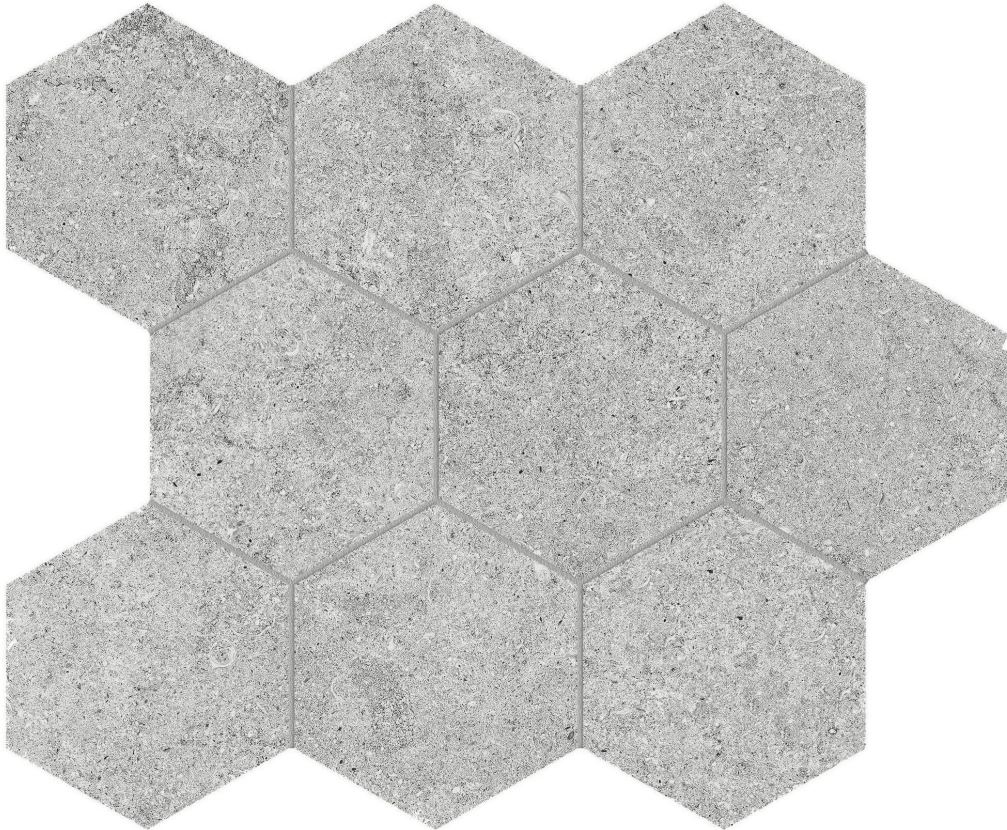

WORLD TILE

PRODUCT

LITHOFORM 4\ " HEX CROSSCUT TWILIGHT

Tile | 10.5"x12" | Porcelain

TECHNICAL DATA

CODE: AC8510-00340

NAME: Lithoform 4" Hex Crosscut Twilight

SIZE: 10.5"x12"

SERIES: Lithoform

FINISH: Organic Matte

LOOK: Stone Look

EDGE: Rectified

FAMILY: Tile

SPECIAL ORDER: Special Order

STYLE: Contemporary

SUITABLE FOR: Indoor| Outdoor

TYPOLOGY: Porcelain

TYPE OF PIECE: Mosaic

USE: Floor and Wall

NOTES: This product is special order and cannot be cancelled, returned, or refunded.

PACKING

Size	Product type	BOX			PALLET		
		pcs	sqft	lb	boxes	sqft	lb
10.5"x12"	Mosaic	10	7.86		45		