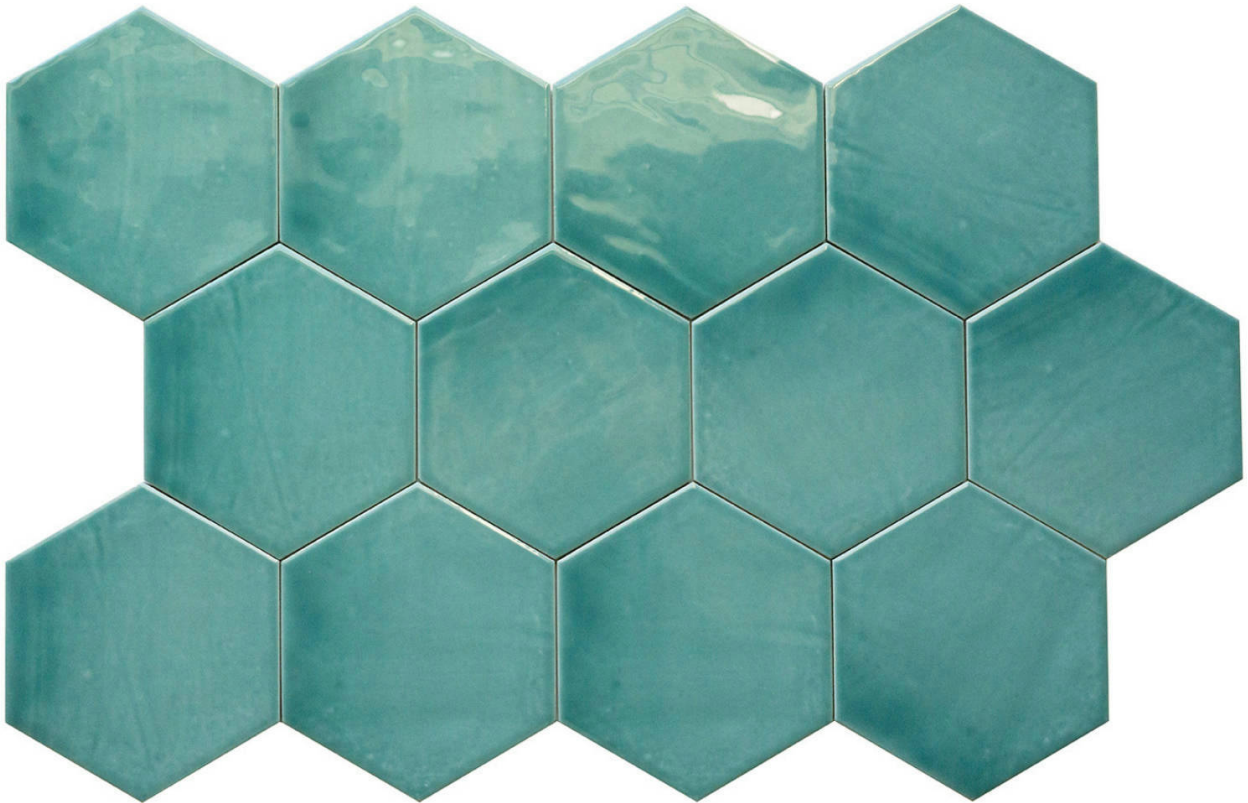

WORLD TILE

PRODUCT

RONDA 5.5X6.3" TEAL HEXAGON

Tile | 5.5"x6.3" | Porcelain

TECHNICAL DATA

CODE: QURN-TE-1
NAME: Ronda 5.5X6.3" Teal Hexagon
SIZE: 5.5"x6.3"
SERIES: Ronda
FINISH: Gloss
LOOK: Hand-crafted
FAMILY: Tile
FROST RESISTANCE: Yes
PEI: 3
BILLING UNIT: SF
SHADE VARIATION: V1
STYLE: Traditional
SUITABLE FOR: Backsplash|Indoor|Outdoor|Pool|Shower
TYPOLOGY: Porcelain
TYPE OF PIECE: Field Tile
USE: Floor and Wall