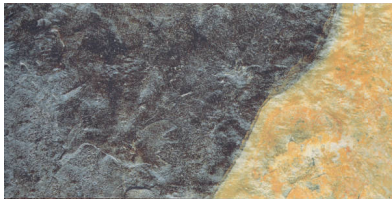

WORLD TILE

PRODUCT
JADE 12X24

Tile | 12"x24" | Porcelain

GRAPHIC VARIETY

TECHNICAL DATA

CODE: QUVT-JA-1
NAME: Jade 12x24
SIZE: 12"x24"
SERIES: Vermont Slate
FINISH: Matt
LOOK: Stone Look
FAMILY: Tile
FROST RESISTANCE: Yes
PEI: 4
BILLING UNIT: SF
STYLE: Contemporary
SUITABLE FOR: Indoor, Shower
TYPOLOGY: Porcelain
TYPE OF PIECE: Field Tile
USE: Floor and Wall