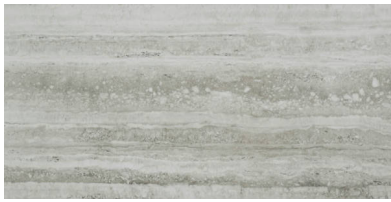

WORLD TILE

PRODUCT

TREISTE TRAVERTINI POLISHED 24X48

Tile | 24"x48" | Glazed Porcelain

GRAPHIC VARIETY

TECHNICAL DATA

CODE: QULX-TR-4P
NAME: Treiste Travertini Polished 24X48
SIZE: 24"x48"
SERIES: Luxury
FINISH: Polished
LOOK: Marble Look
EDGE: Rectified
FAMILY: Tile
FROST RESISTANCE: Yes
PEI: 4
BILLING UNIT: SF
STYLE: Contemporary
SUITABLE FOR: Indoor, Shower
TYPOLOGY: Glazed Porcelain
TYPE OF PIECE: Field Tile
USE: Floor and Wall