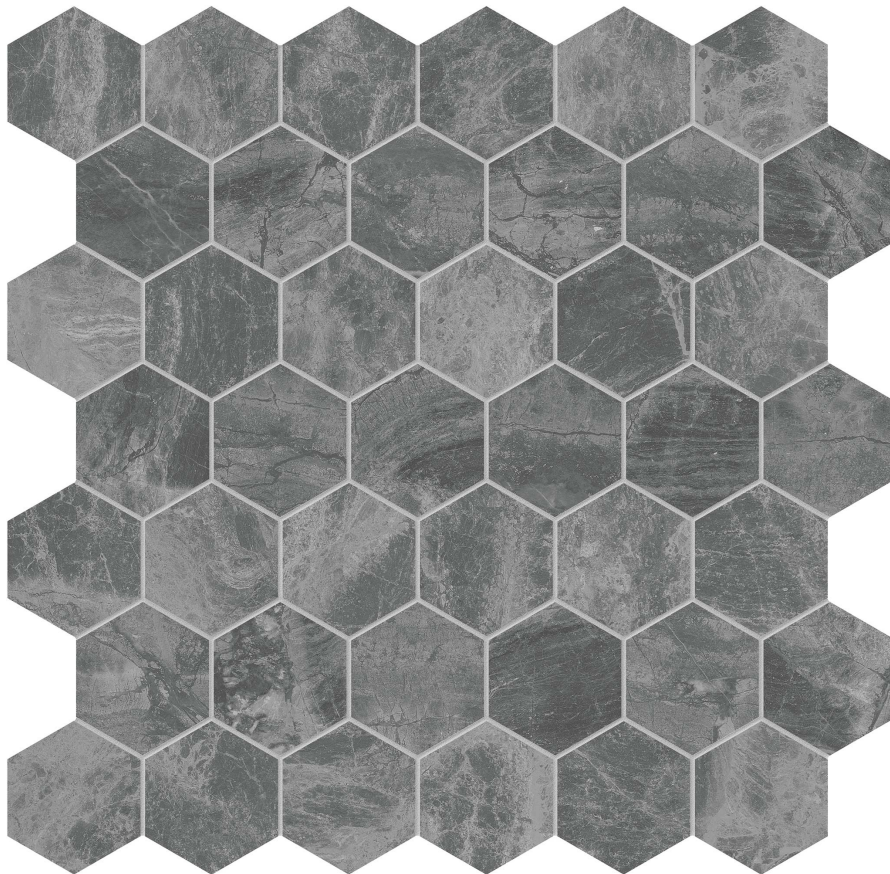

WORLD TILE

PRODUCT

GEMMA MYSTIQUE 2 HEXAGON MOSAIC

Stone | 12"x12" | Marble

TECHNICAL DATA

CODE: AS5001-03050

NAME: Gemma Mystique 2 Hexagon Mosaic

SIZE: 12"x12"

SERIES: Gemma Mystique

FINISH: Brushed

FAMILY: Stone

MOSAIC CHIP SIZE: 2"x2"

BILLING UNIT: SF

SUITABLE FOR: Indoor|Shower

TPOLOGY: Marble

TYPE OF PIECE: Mosaic

USE: Floor and Wall

NOTES: Sheet size shown is approximate. Actual dimensions refer to individual mosaic chips.

PACKING

Size	Product type	BOX			PALLET		
		pcs	sqft	lb	boxes	sqft	lb
12"x12"	Mosaic	5	4.95	26.345		49.5	