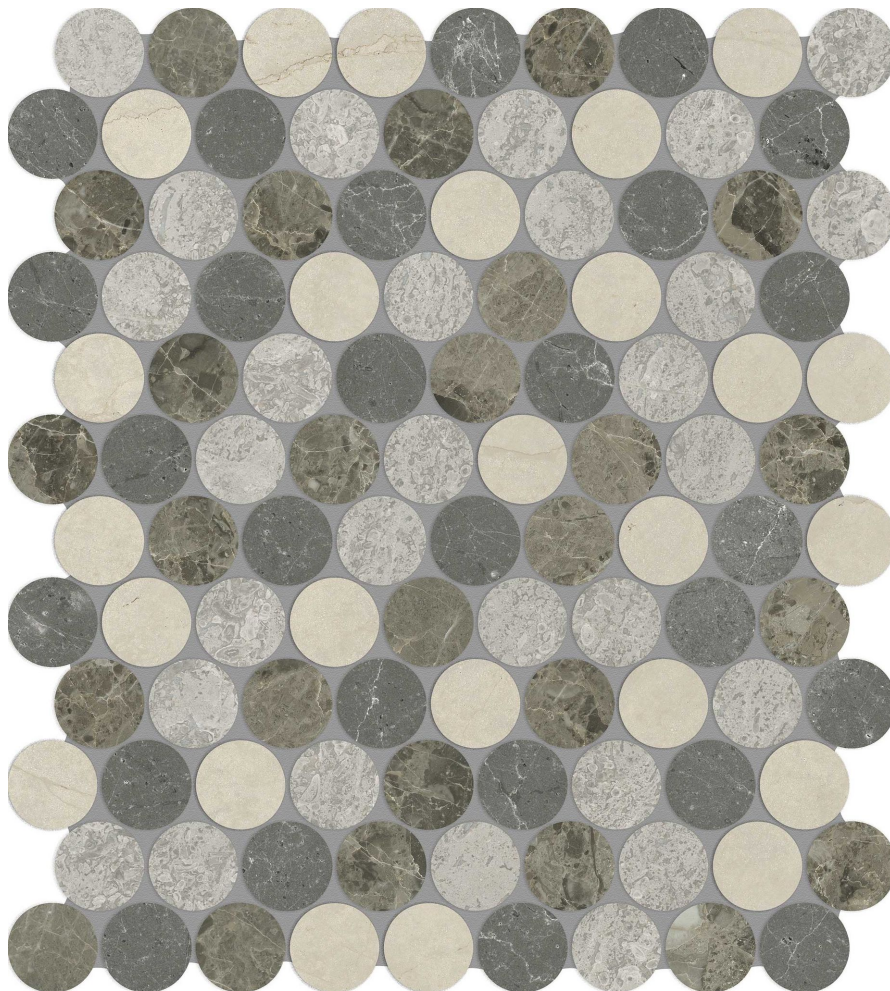

WORLD TILE

PRODUCT

UTOPIO 1.25 PENNY ROUND TERRA MOSAIC

Stone | 10"x14" | Natural Stone

TECHNICAL DATA

CODE: AS5001-04270

NAME: Utopio 1.25 Penny Round Terra Mosaic

SIZE: 10"x14"

SERIES: Utopio

FINISH: Polished & Honed

FAMILY: Stone

MOSAIC CHIP SIZE: 1.25"x1.25"

BILLING UNIT: SF

SUITABLE FOR: Indoor|Shower

TYPOLOGY: Natural Stone

TYPE OF PIECE: Mosaic