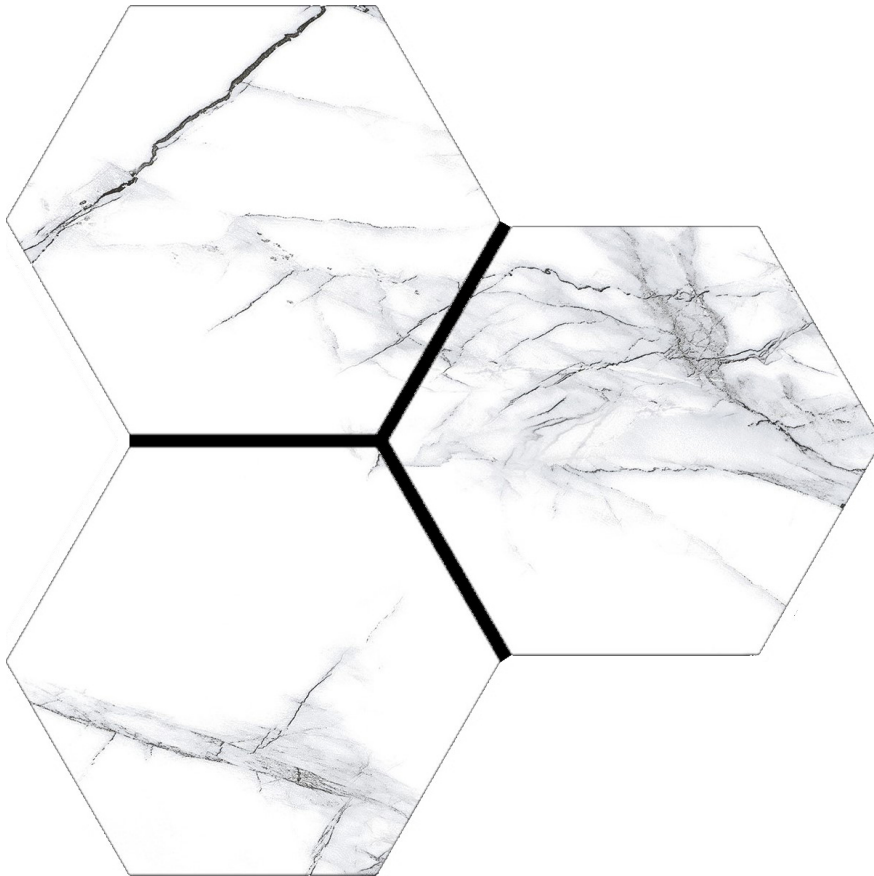

WORLD TILE

PRODUCT

TREASURE ICE WHITE MARBLE 6" CARVED HEXAGON

Tile | 6"x6" | Porcelain

GRAPHIC VARIETY

TECHNICAL DATA

CODE: QUTS-IC-5C
NAME: Treasure Ice White Marble 6" Carved Hexagon
SIZE: 6"x6"
SERIES: Treasure
FINISH: Carved
LOOK: Marble Look
FAMILY: Tile
FROST RESISTANCE: Yes
PEI: 4
BILLING UNIT: SF
SHADE VARIATION: V3
STYLE: Contemporary
SUITABLE FOR: Indoor, Shower, Backsplash
TYPOLOGY: Porcelain
TYPE OF PIECE: Field Tile
USE: Floor and Wall