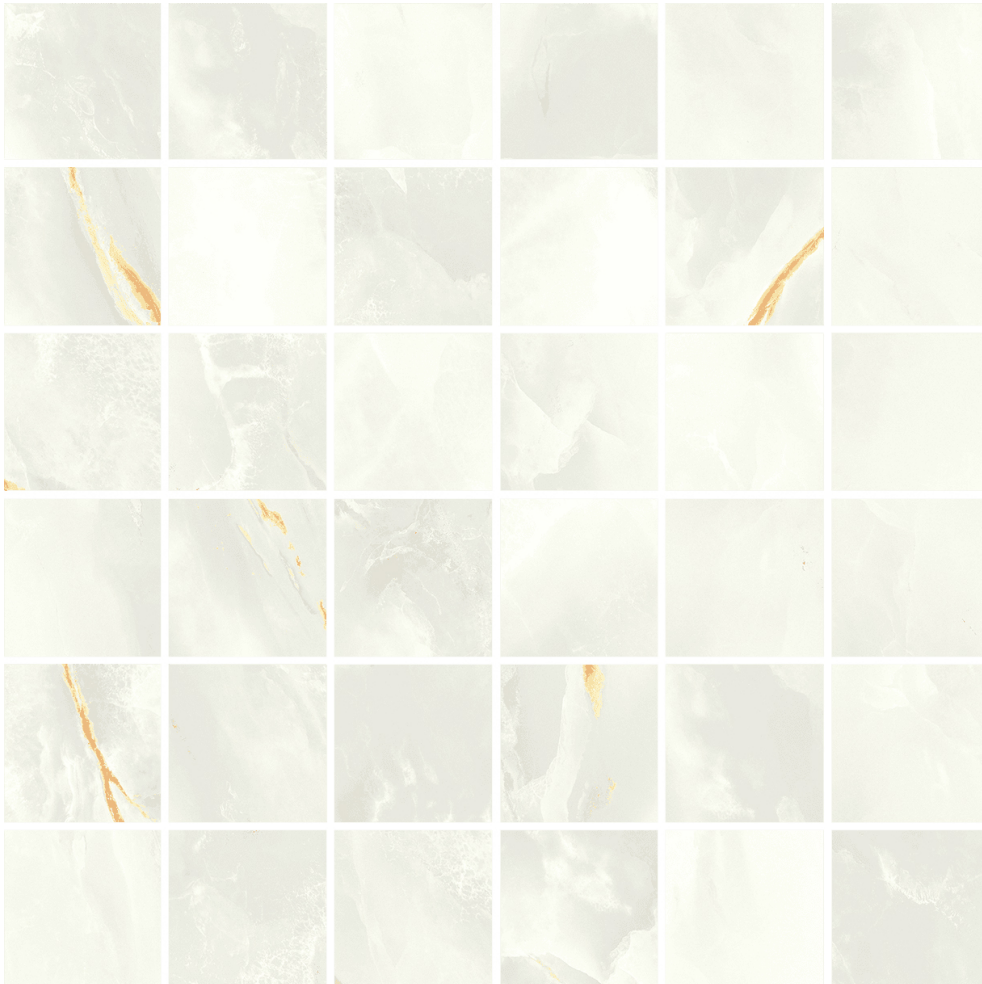

WORLD TILE

PRODUCT

VENEZIA 2X2\" MOSAIC WHITE

Tile | 12"x12" | Porcelain

GRAPHIC VARIETY

TECHNICAL DATA

CODE: QUVN-WH-FM
NAME: Venezia 2X2" Mosaic White
SIZE: 12"x12"
SERIES: Venezia
FINISH: Matt
LOOK: Marble Look
FAMILY: Tile
FROST RESISTANCE: Yes
MOSAIC CHIP SIZE: 2"x2"
PEI: 4
BILLING UNIT: SH
SHADE VARIATION: 8 mm
SUITABLE FOR: Indoor, Shower
TYPOLOGY: Porcelain
TYPE OF PIECE: Mosaic
USE: Floor and Wall