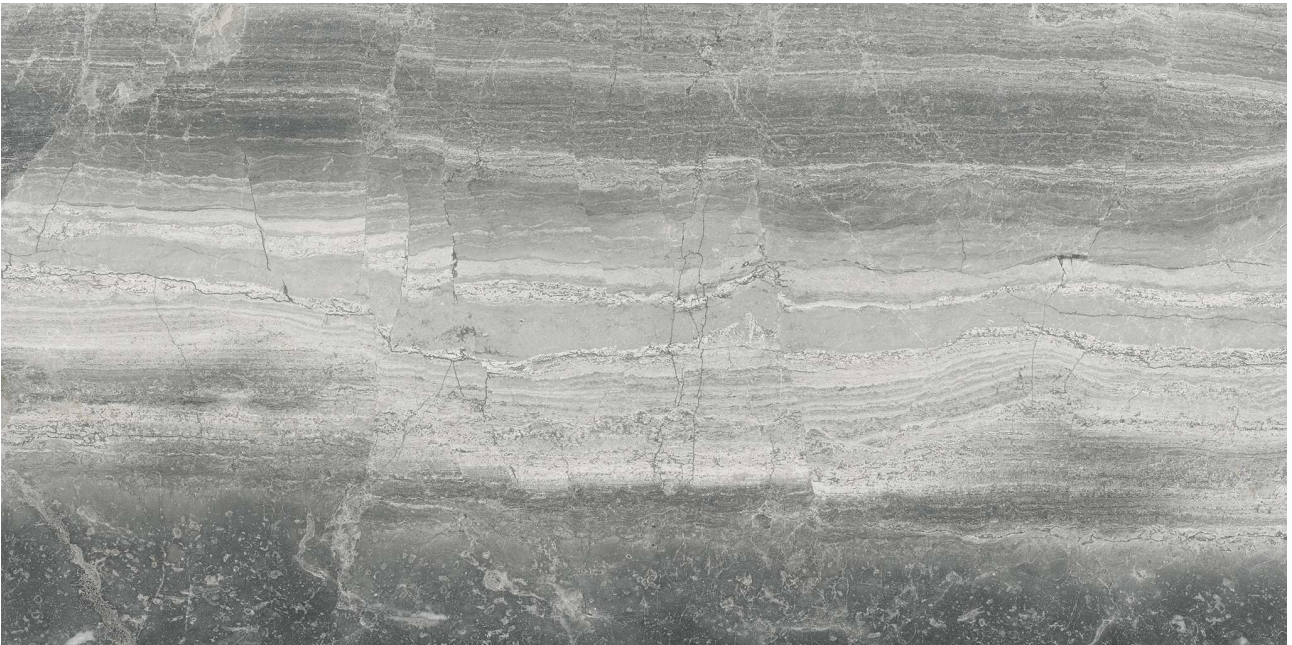

WORLD TILE

PRODUCT
VOLCANA NOTTE 18X36

Stone | 18"x36" | Marble

TECHNICAL DATA

CODE: AS5000-04240
NAME: Volcana Notte 18x36
SIZE: 18"x36"
SERIES: Volcana Notte
FINISH: Honed
EDGE: Straight Edge
FAMILY: Stone
BILLING UNIT: SF
SUITABLE FOR: Indoor|Shower
TYPOLOGY: Marble
TYPE OF PIECE: Field Tile
USE: Floor and Wall