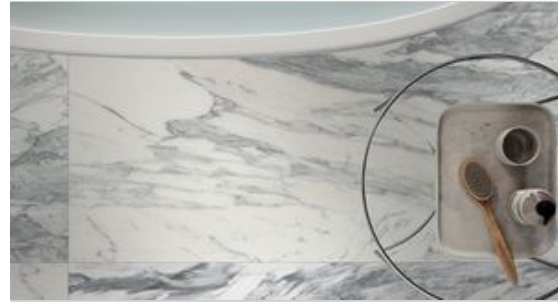

WORLD TILE

PRODUCT

ROYAL STONEWORKS 24X48 REGAL WHITE VEIN POLISHED

Tile | 24"x48" | Porcelain

ROOM SCENES

TECHNICAL DATA

CODE: QUSW-RW-6P
NAME: Royal Stoneworks 24X48 Regal White Vein Polished
SIZE: 24"x48"
SERIES: Royal Stoneworks
FINISH: Polished
LOOK: Stone Look
EDGE: Rectified
FAMILY: Tile
FROST RESISTANCE: Yes
SHADE VARIATION: V3
SPECIAL ORDER: Special Order
STYLE: Contemporary
SUITABLE FOR: Indoor|Shower
TYPOLOGY: Porcelain
TYPE OF PIECE: Field Tile
USE: Floor and Wall