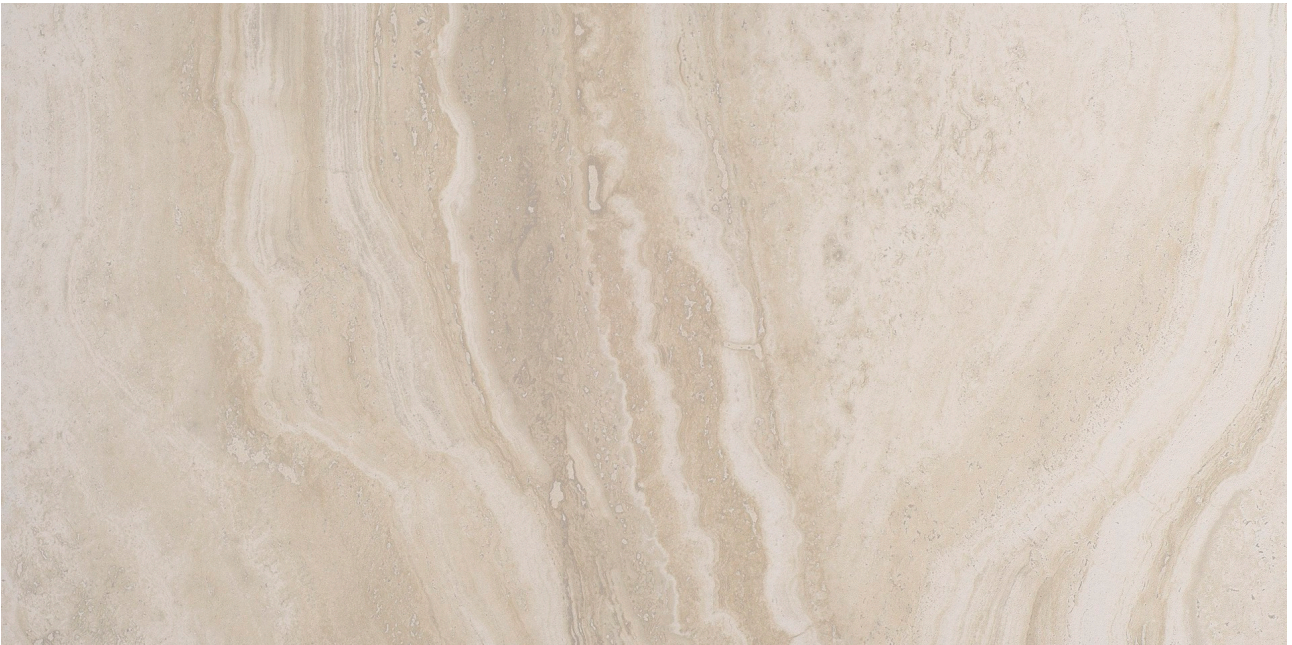

# WORLD TILE

---

**PRODUCT**  
**12X24 ESSENCE BEIGE**

---

Tile | 12"x24" | Porcelain

## GRAPHIC VARIETY

## TECHNICAL DATA

CODE: QUTL-ES-1N2  
NAME: 12X24 Essence Beige  
SIZE: 12"x24"  
SERIES: Timeless  
FINISH: Matt  
LOOK: Marble Look  
FAMILY: Tile  
FROST RESISTANCE: Yes  
PEI: 4  
BILLING UNIT: SF  
STYLE: Contemporary  
SUITABLE FOR: Indoor  
TYPOLOGY: Porcelain  
TYPE OF PIECE: Field Tile  
USE: Floor and Wall