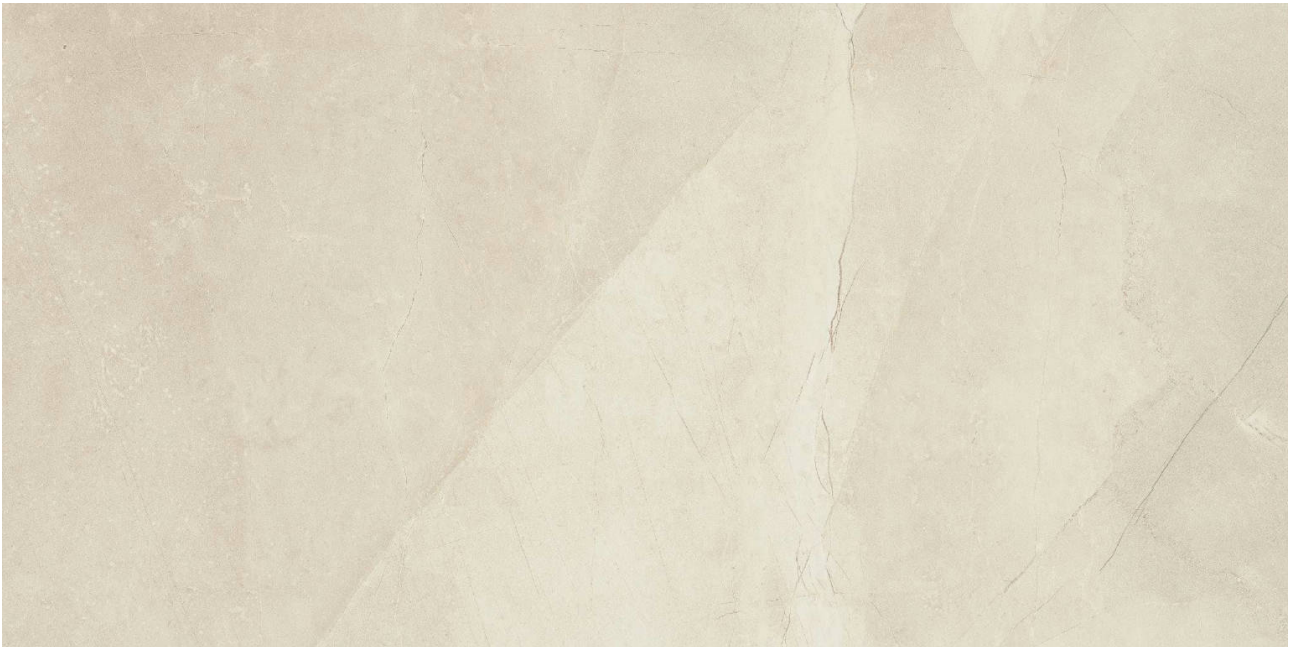

WORLD TILE

PRODUCT
12X24F PULPIS IVORY

Tile | 12"x24" | Porcelain

TECHNICAL DATA

CODE: AC4500-01940
NAME: 12X24F Pulpis Ivory
SIZE: 12"x24"
SERIES: Classic
FINISH: Matt
LOOK: Marble Look
FAMILY: Tile
FROST RESISTANCE: Yes
PEI: 4
BILLING UNIT: SF
STYLE: Contemporary
TYPOLOGY: Porcelain
TYPE OF PIECE: Field Tile
USE: Floor and Wall