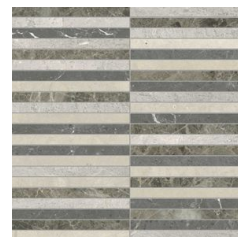

Utopio .5x6 Stacked Terra Mosaic
11.65"x11.8" | Natural Stone