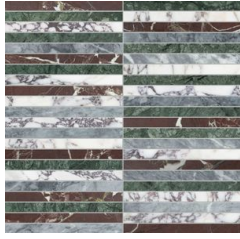

Utopio Hydros Dove Mosaic
10.5"x11.9" | Natural Stone

Utopio Hydros Blush Mosaic
10.5"x11.9" | Natural Stone

Utopio .5x6 Stacked Polar Mosaic
11.65"x11.8" | Natural Stone

Utopio .5x6 Stacked Terra Mosaic
11.65"x11.8" | Natural Stone