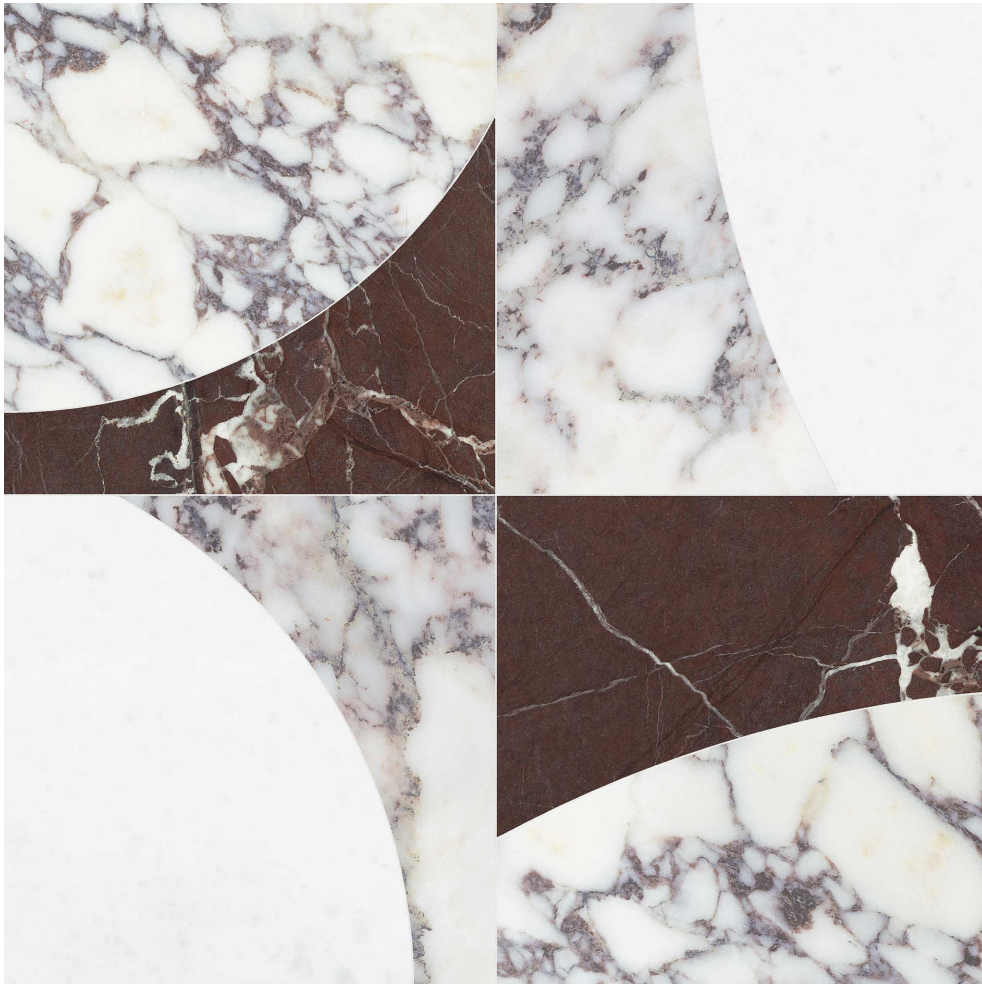

# WORLD TILE

---

**PRODUCT**  
**UTOPIO ECLYPSE ORCHID MOSAIC**

---

Stone | 11.9"x11.9" | Natural Stone

## TECHNICAL DATA

CODE: AS5001-04100

NAME: Utopio Eclypse Orchid Mosaic

SIZE: 11.9"x11.9"

SERIES: Utopio

FINISH: Honed w/ Polished

FAMILY: Stone

BILLING UNIT: SF

SUITABLE FOR: Indoor|Shower

TYPOLOGY: Natural Stone

TYPE OF PIECE: Mosaic

USE: Floor and Wall

NOTES: Mosaic sheet sizes are nominal and may vary slightly due to standard manufacturing tolerances.