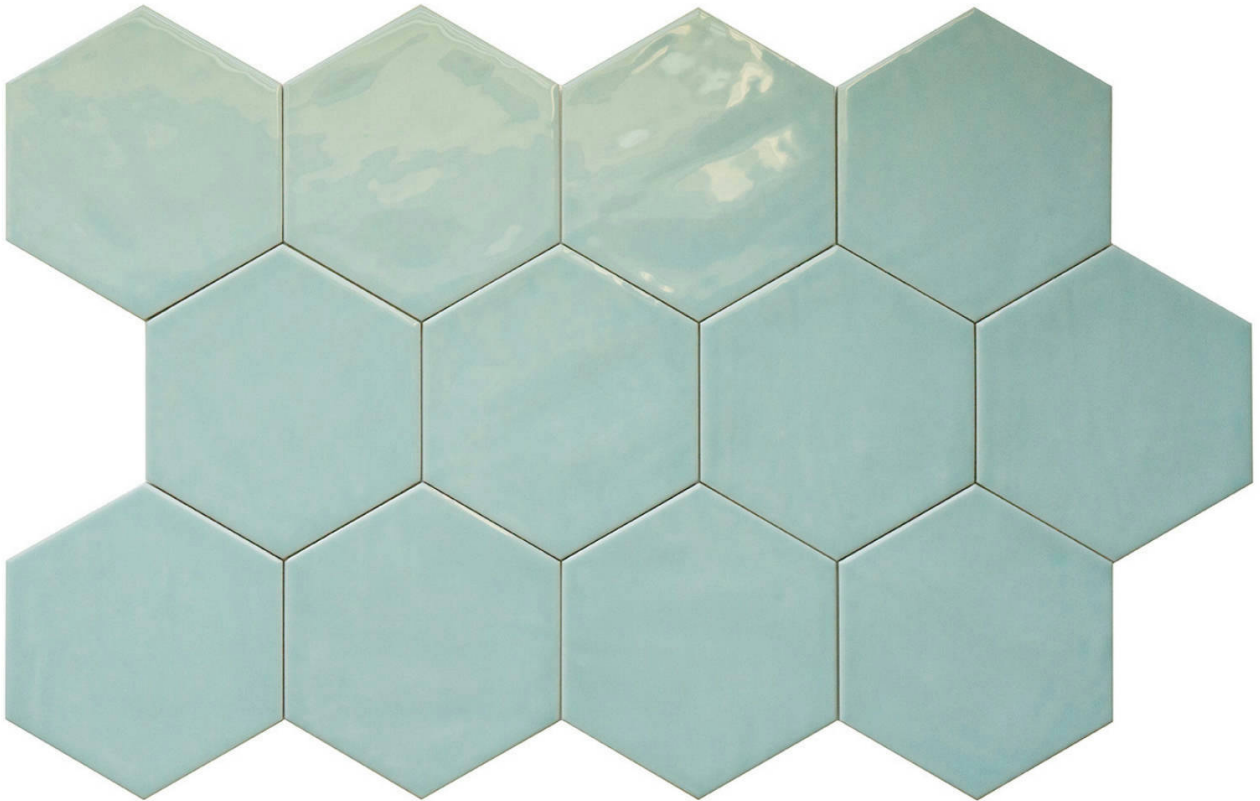

WORLD TILE

PRODUCT

RONDA 5.5X6.3" MINT HEXAGON

Tile | 5.5"x6.3" | Porcelain

TECHNICAL DATA

CODE: QURN-MI-1
NAME: Ronda 5.5X6.3" Mint Hexagon
SIZE: 5.5"x6.3"
SERIES: Ronda
FINISH: Gloss
LOOK: Hand-crafted
FAMILY: Tile
FROST RESISTANCE: Yes
PEI: 3
BILLING UNIT: SF
SHADE VARIATION: V1
STYLE: Traditional
SUITABLE FOR: Backsplash|Indoor|Outdoor|Pool|Shower
TYPOLOGY: Porcelain
TYPE OF PIECE: Field Tile
USE: Floor and Wall