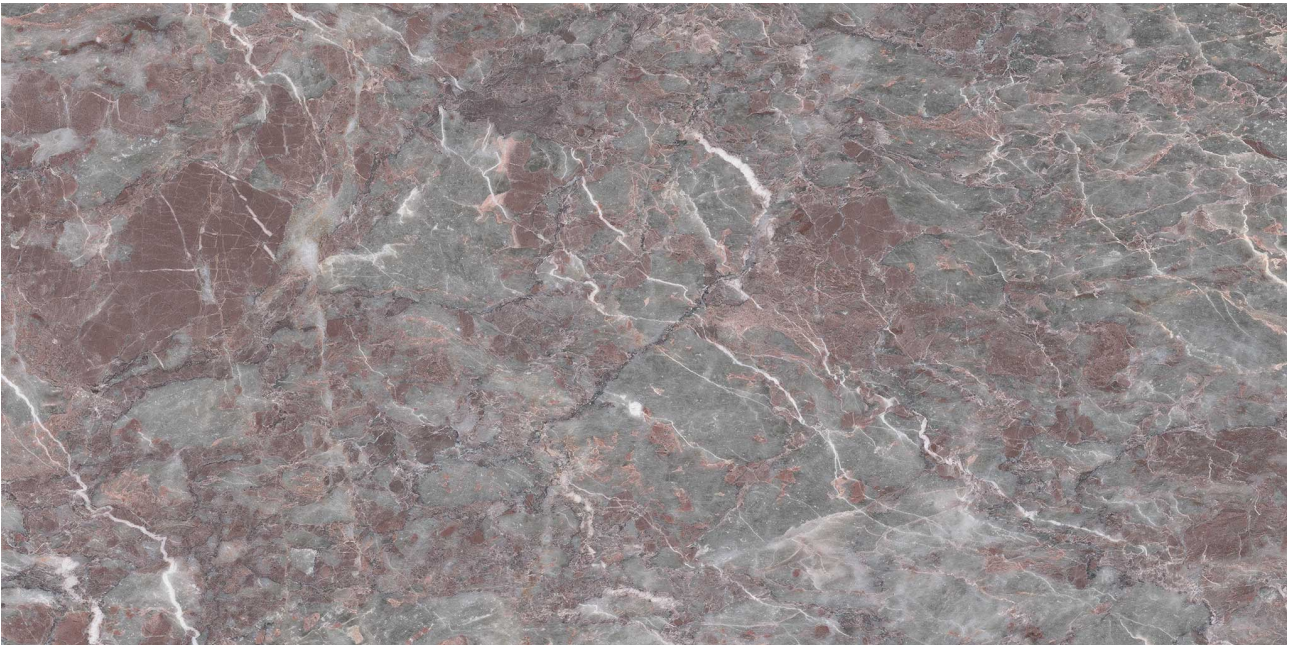

# WORLD TILE

---

**PRODUCT**  
**SERENO BURGUNDY 18X36**

---

Stone | 3"x12" | Marble

## TECHNICAL DATA

CODE: AS5000-06200  
NAME: Sereno Burgundy 18x36  
SIZE: 3"x12"  
SERIES: Sereno Burgundy  
FINISH: Honed  
EDGE: Straight Edge  
FAMILY: Stone  
BILLING UNIT: SF  
SUITABLE FOR: Indoor|Shower  
TYPOLOGY: Marble  
TYPE OF PIECE: Field Tile  
USE: Floor and Wall