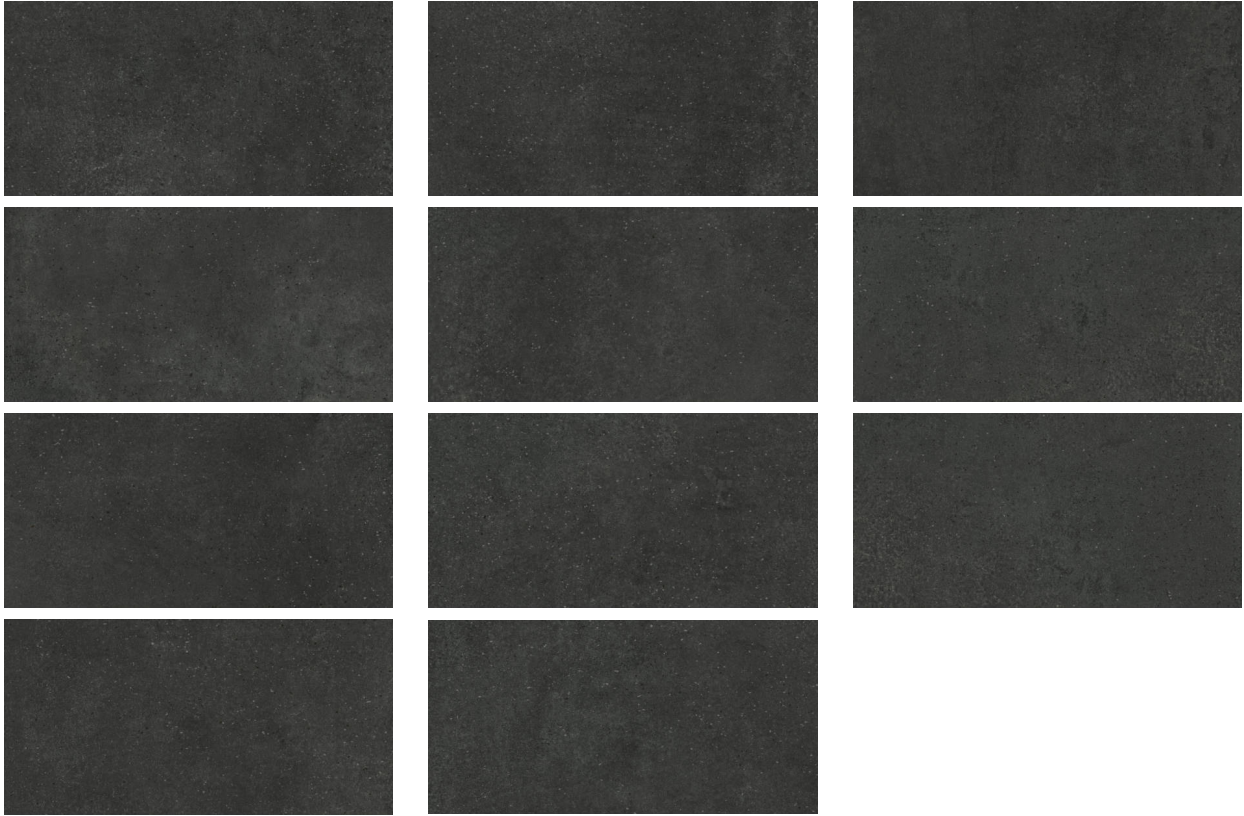

# WORLD TILE

---

**PRODUCT**  
**ASHLAND 12X24 BLACK**

---

Tile | 12"x24" | Porcelain

## GRAPHIC VARIETY

## TECHNICAL DATA

CODE: QUAS-BL-1  
NAME: Ashland 12X24 Black  
SIZE: 12"x24"  
SERIES: Ashland  
FINISH: Matt  
LOOK: Concrete  
EDGE: Rectified  
FAMILY: Tile  
FROST RESISTANCE: Yes  
PEI: 4  
BILLING UNIT: SF  
SHADE VARIATION: V2  
STYLE: Contemporary  
SUITABLE FOR: Indoor|Outdoor|Shower  
TYPOLOGY: Porcelain  
TYPE OF PIECE: Field Tile  
USE: Floor and Wall